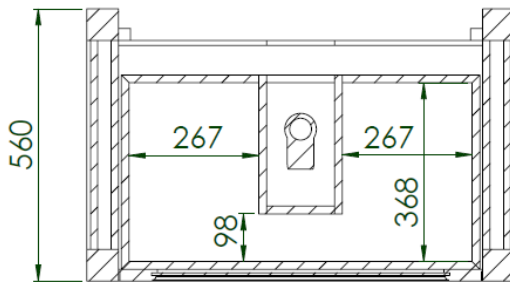

dimensions	880mm(w) x 570mm(p) x 880mm(h)
material	solid oak
countertop	30mm bianco extreme quartz, carrara marble or crema marfil
finishes	any branded paint colour or primed only
tap holes	nth, 1th, 2th, 3th
splashback	yes
bowl	soft rectangle with overflow
origin	england

regal 3 drawer vanity unit

SECTION A-A

SECTION B-B
TOP DRAWER - PLAN VIEW