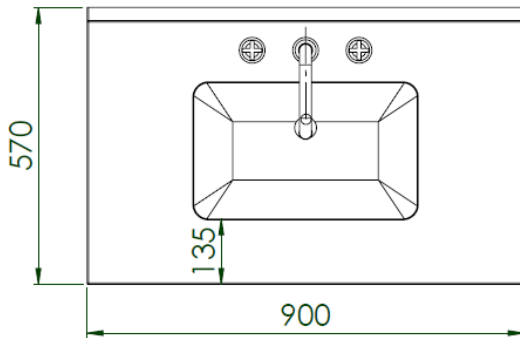

dimensions	880mm(w) x 570mm(p) x 880mm(h)
material	solid oak
countertop	30mm bianco extreme quartz, carrara marble or crema marfil
finishes	any branded paint colour or primed only
tap holes	nth, 1th, 2th, 3th
splashback	yes
bowl	soft rectangle with overflow
origin	england

regal 3 drawer vanity unit

SECTION A-A

SECTION B-B
TOP DRAWER - PLAN VIEW