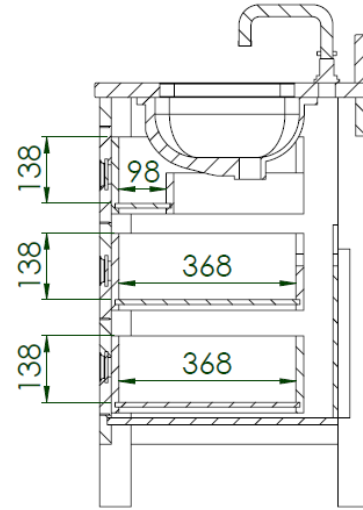

dimensions	880mm(w) x 570mm(p) x 880mm(h)
material	solid oak
countertop	30mm bianco extreme quartz, carrara marble or crema marfil
finishes	any branded paint colour or primed only
tap holes	nth, 1th, 2th, 3th
splashback	yes
bowl	soft rectangle with overflow
origin	england

regal 3 drawer vanity unit

SECTION A-A

SECTION B-B
TOP DRAWER - PLAN VIEW