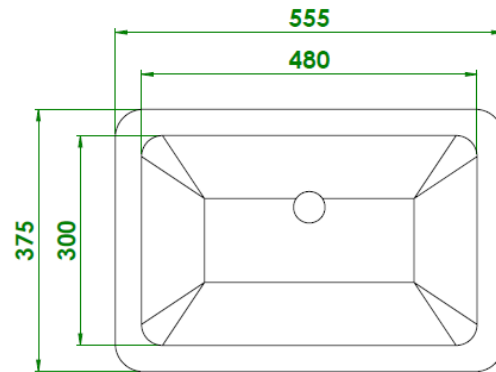

dimensions	880mm(w) x 570mm(p) x 880mm(h)
material	solid oak
countertop	30mm bianco extreme quartz, carrara marble or crema marfil
finishes	any branded paint colour or primed only
tap holes	nth, 1th, 2th, 3th
splashback	yes
bowl	soft rectangle with overflow
origin	england

regal 3 drawer vanity unit

SECTION A-A

SECTION B-B
TOP DRAWER - PLAN VIEW