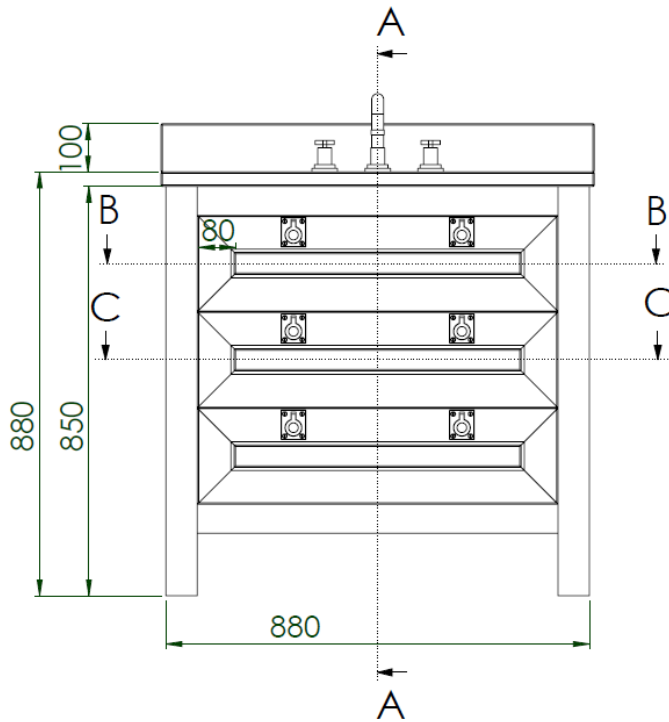

regal 3 drawer vanity unit

Our regal range of bathroom furniture is lovingly hand crafted from sustainable solid oak, and coupled with a range of stone worktops, which arrive with a factory fitted under mounted ceramic basin. Each unit is offered in standard and bespoke sizes, and finished in your choice of any branded paint colour, allowing us to tailor each piece to your specific requirements.

dimensions	880mm(w) x 570mm(p) x 880mm(h)
material	solid oak
countertop	30mm bianco extreme quartz, carrara marble or crema marfil
finishes	any branded paint colour or primed only
tap holes	nth, 1th, 2th, 3th
splashback	yes
bowl	soft rectangle with overflow
origin	england

regal 3 drawer vanity unit

SECTION A-A

SECTION B-B
TOP DRAWER - PLAN VIEW