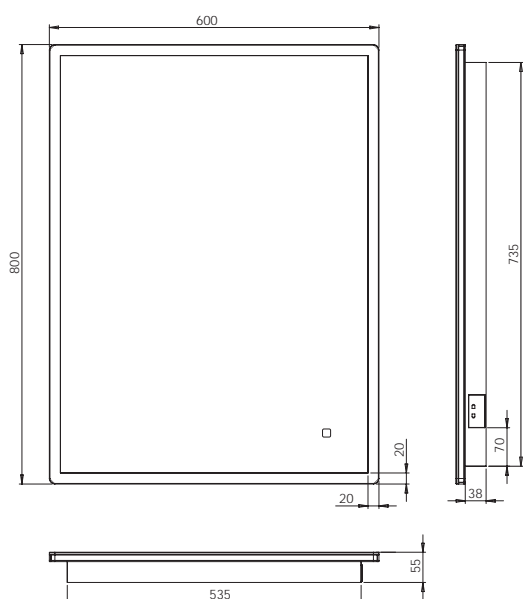

lyra

steamfree LED mirror 600mm x 800mm

..... illuminated mirror has ambient LED lighting that can be adjusted from cool white to warm white to suit your bathroom's mood. It also comes with a shaver socket & fitted heat pad to clear condensation.

| | |
|-------------|-------------------------------|
| Dimensions | 600mm(w) x 800mm(h) x 55mm(p) |
| Orientation | portrait only |
| Light | ... adjustable |
| Switch | sensor |
| Rating | IP44 |
| Zone | 2 |

Front View

Reverse View