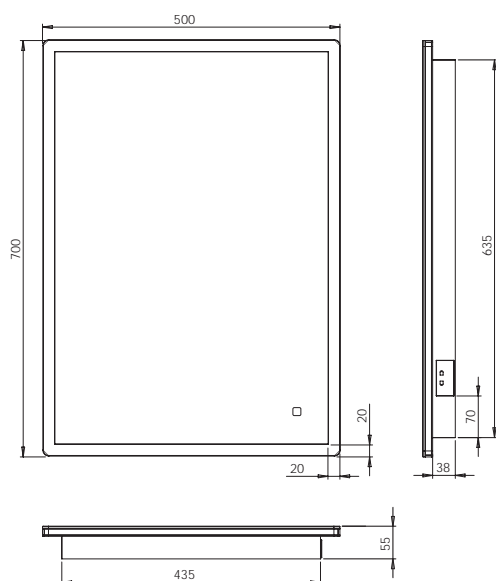

lyra

steamfree LED mirror 500mm x 700mm

This illuminated mirror has ambient LED lighting that can be adjusted from cool white to warm white to suit your bathroom's mood. It also comes with a shaver socket & fitted heat pad to clear condensation.

Dimensions	500mm(w) x 700mm(h) x 55mm(p)
Orientation	portrait only
Light	LED adjustable
Switch
Rating	IP44
Zone	2

Front View

Reverse View