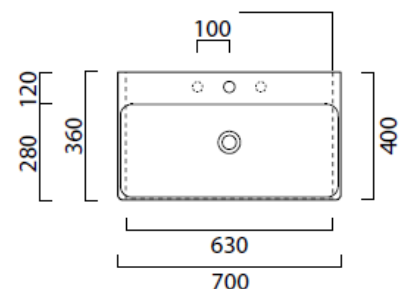

dune

basin 700mm x 400mm

Dune offers a chic modern design, accentuated by its fine sloping lines. With a projection of just 400mm, the Dune 700mm basin is a practical solution for cloakrooms or small spaces, whilst retaining an elegant design.

Dimensions	700mm(w) x 400mm(p)
Material	ceramic
Finish	white
Tap holes	nth, 1th, 3th
Overflow	yes

dune 1 drawer basin units

Storage is a vital component in any bathroom, and adding a unit below a basin is a practical and economical solution. Each 1 drawer Dune unit has an internal LED light, and is available in range of beautiful neutral matt finishes, specifically designed for the bathroom environment.

To suit 550 basin:

Unit dimensions: 520mm(w) x 383mm(p) x 420mm(h)

Overall dimensions including basin: 550mm(w) x 400mm(p) x 530mm(h)

To suit 700 basin:

Unit dimensions: 670mm(w) x 383mm(p) x 420mm(h)

Overall dimensions including basin: 700mm(w) x 400mm(p) x 530mm(h)