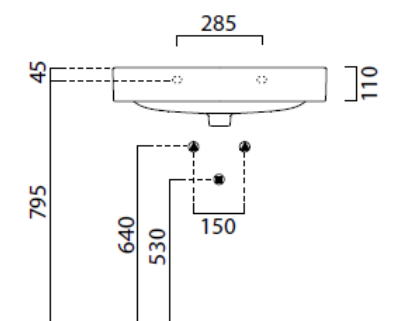

dune

basin 700mm x 400mm

Dune offers a chic modern design, accentuated by its fine sloping lines. With a projection of just 400mm, the Dune 700mm basin is a practical solution for cloakrooms or small spaces, whilst retaining an elegant design.

Dimensions	700mm(w) x 400mm(p)
Material	ceramic
Finish	white
Tap holes	nth, 1th, 3th
Overflow	yes

dune 1 drawer basin units

Storage is a vital component in any bathroom, and adding a unit below a basin is a practical and economical solution. Each 1 drawer Dune unit has an internal LED light, and is available in range of beautiful neutral matt finishes, specifically designed for the bathroom environment.

To suit 550 basin:

Unit dimensions: 520mm(w) x 383mm(p) x 420mm(h)

Overall dimensions including basin: 550mm(w) x 400mm(p) x 530mm(h)

To suit 700 basin:

Unit dimensions: 670mm(w) x 383mm(p) x 420mm(h)

Overall dimensions including basin: 700mm(w) x 400mm(p) x 530mm(h)