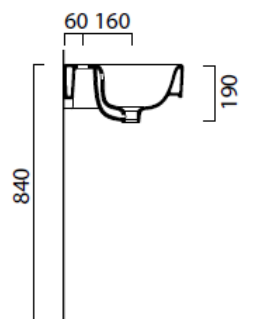

dune

basin 700mm x 400mm

Dune offers a chic modern design, accentuated by its fine sloping lines. With a projection of just 400mm, the Dune 700mm basin is a practical solution for cloakrooms or small spaces, whilst retaining an elegant design.

Dimensions	700mm(w) x 400mm(p)
Material	ceramic
Finish	white
Tap holes	nth, 1th, 3th
Overflow	yes

dune 1 drawer basin units

Storage is a vital component in any bathroom, and adding a unit below a basin is a practical and economical solution. Each 1 drawer Dune unit has an internal LED light, and is available in range of beautiful neutral matt finishes, specifically designed for the bathroom environment.

To suit 550 basin:

Unit dimensions: 520mm(w) x 383mm(p) x 420mm(h)

Overall dimensions including basin: 550mm(w) x 400mm(p) x 530mm(h)

To suit 700 basin:

Unit dimensions: 670mm(w) x 383mm(p) x 420mm(h)

Overall dimensions including basin: 700mm(w) x 400mm(p) x 530mm(h)