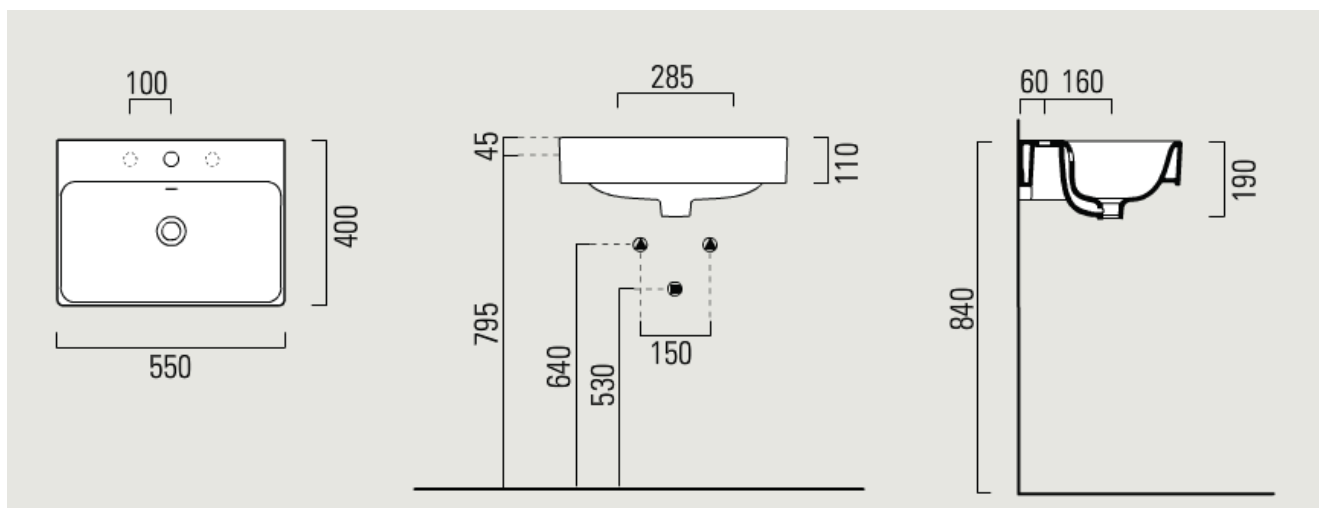

dune basin 550mm x 400mm

Dune offers a chic modern design, accentuated by its fine sloping lines. With a projection of just 400mm, the Dune 550mm basin is a practical solution for cloakrooms or small spaces, whilst retaining an elegant design.

Dimensions	550mm(w) x 400mm(p)
Material	ceramic
Finish	white
Tap holes	nth, 1th, 3th
Overflow	yes

dune 1 drawer basin units

Storage is a vital component in any bathroom, and adding a unit below a basin is a practical and economical solution. Each 1 drawer Dune unit has an internal LED light, and is available in range of beautiful neutral matt finishes, specifically designed for the bathroom environment.

To suit 550 basin:

Unit dimensions: 520mm(w) x 383mm(p) x 420mm(h)

Overall dimensions including basin: 550mm(w) x 400mm(p) x 530mm(h)

To suit 700 basin:

Unit dimensions: 670mm(w) x 383mm(p) x 420mm(h)

Overall dimensions including basin: 700mm(w) x 400mm(p) x 530mm(h)