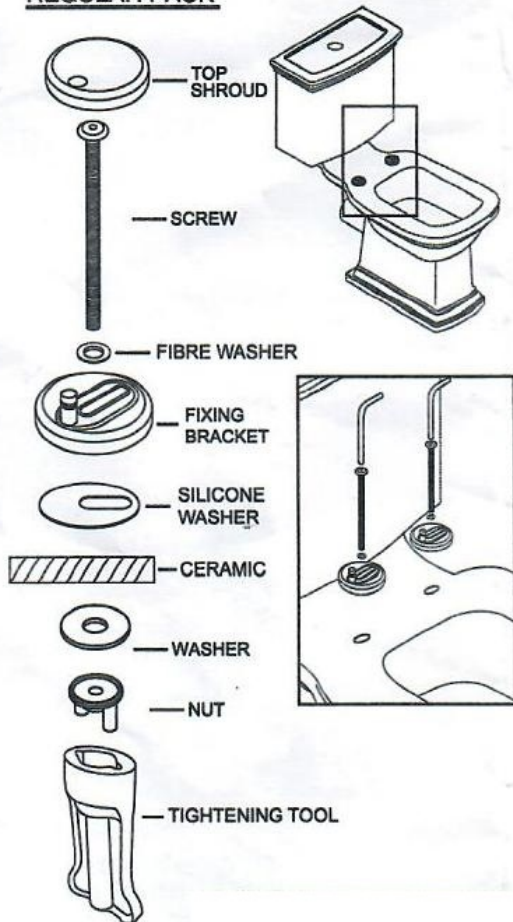

ASSEMBLY INSTRUCTIONS SOFT CLOSE SEAT INSTALLATION

Fixings included:

REGULAR PACK

TOP FIX PACK

PLEASE REMEMBER TO PEEL OFF PROTECTIVE FILM FROM SILICONE WASHER