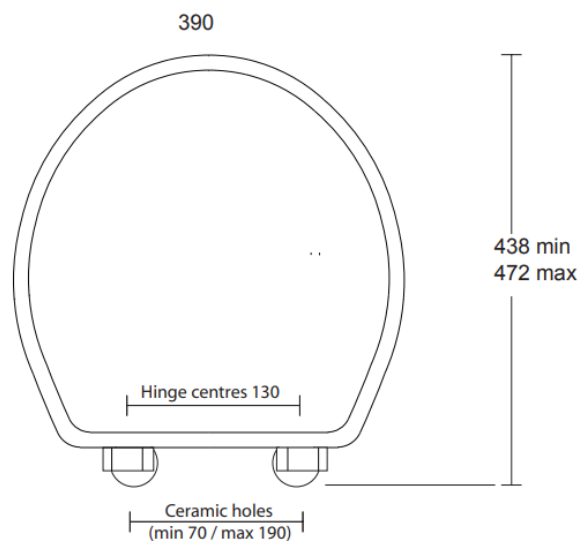

ASSEMBLY INSTRUCTIONS SOFT CLOSE SEAT INSTALLATION

Fixings included:

REGULAR PACK

TOP FIX PACK

PLEASE REMEMBER TO PEEL OFF PROTECTIVE FILM FROM SILICONE WASHER