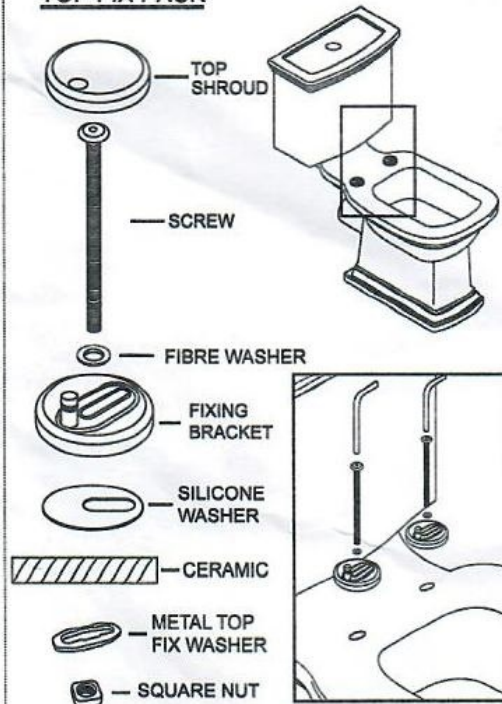

ASSEMBLY INSTRUCTIONS SOFT CLOSE SEAT INSTALLATION

Fixings included:

REGULAR PACK

TOP FIX PACK

PLEASE REMEMBER TO PEEL OFF PROTECTIVE FILM FROM SILICONE WASHER