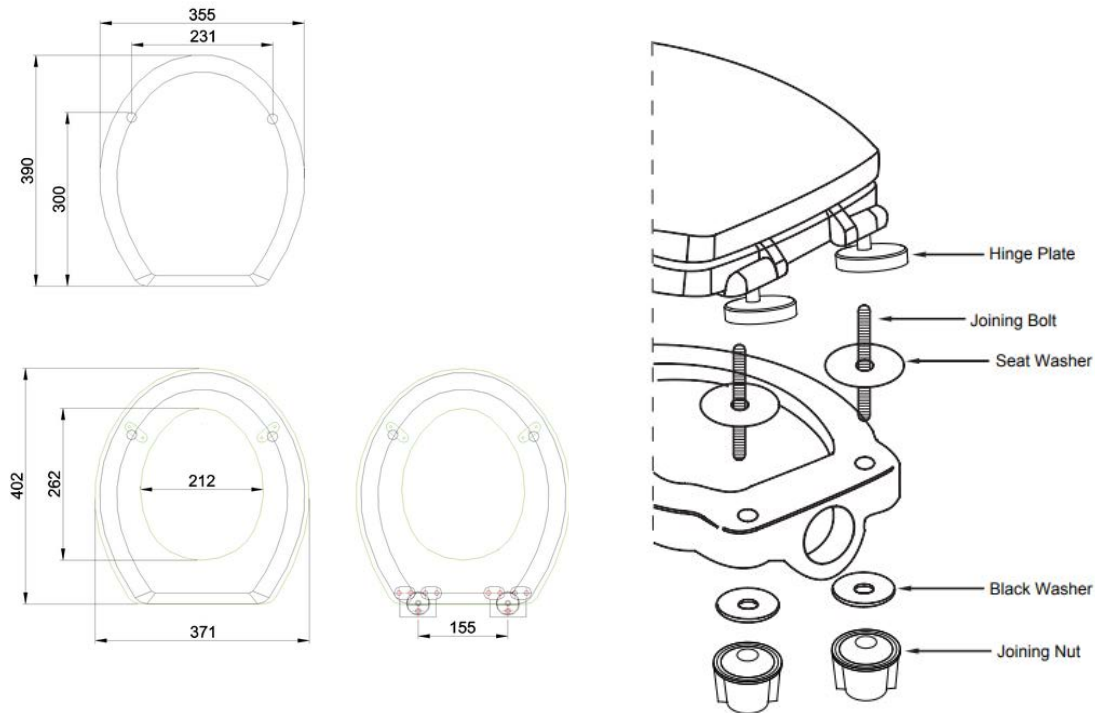

burley

wc seat with soft close hinges

Wooden toilet seat with soft close hinges suitable for a wide range of toilets.

material	wood
colour	matt black, matt white, golden oak, mahogany
hinge finish	chrome, nickel, inca

INSTALLATION METHOD