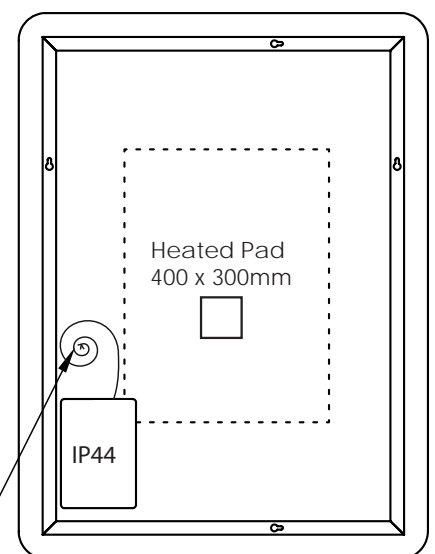

ambient

steamfree LED mirror 600mm x 800mm

This illuminated mirror has ambient LED lighting that can be adjusted from cool white to warm white to suit your bathroom's mood. It can be hung either portrait or landscape to suit the space available and has a fitted heat pad to clear condensation

Dimensions	600mm x 800mm x 40mm(p)
Light	LED adjustable
Switch	sensor
IP rating	IP44
Zone	2

Front View

Reverse View

Electrical
output point
500mm