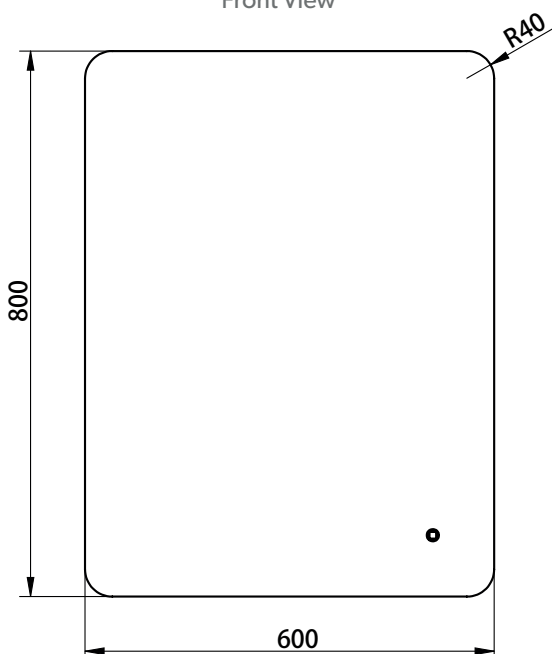

ambient

steamfree LED mirror 600mm x 800mm

This illuminated mirror has ambient LED lighting that can be adjusted from cool white to warm white to suit your bathroom's mood. It can be hung either portrait or landscape to suit the space available and has a fitted heat pad to clear condensation

Dimensions	600mm x 800mm x 40mm(p)
Light	LED adjustable
Switch	sensor
IP rating	IP44
Zone	2

Front View

Reverse View

Electrical
output point
500mm