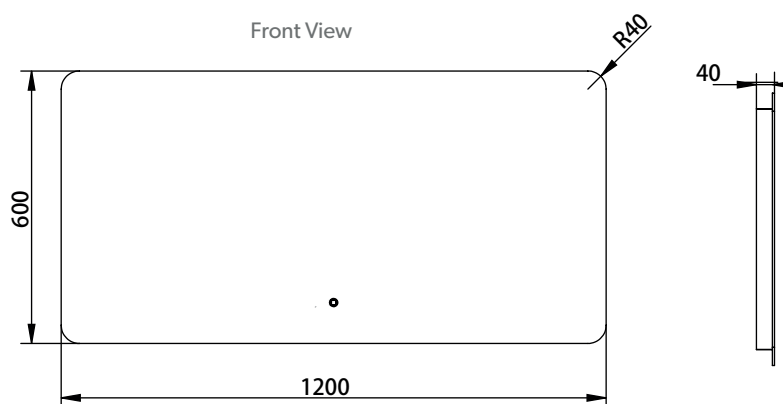

ambient

steamfree LED mirror 600mm x 1200mm

This illuminated mirror has ambient LED lighting that can be adjusted from cool white to warm white to suit your bathroom's mood. It can be hung either portrait or landscape to suit the space available and has a fitted heat pad to clear condensation

Dimensions	600mm x 1200mm x 40mm(p)
Light	LED adjustable
Switch	sensor
IP rating	IP44
Zone	2

Electrical
output point
500mm