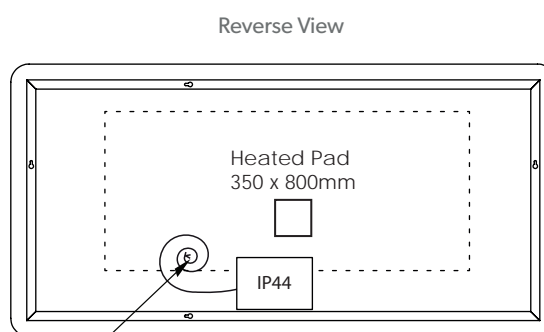

ambient

steamfree LED mirror 600mm x 1200mm

This illuminated mirror has ambient LED lighting that can be adjusted from cool white to warm white to suit your bathroom's mood. It can be hung either portrait or landscape to suit the space available and has a fitted heat pad to clear condensation

Dimensions	600mm x 1200mm x 40mm(p)
Light	LED adjustable
Switch	sensor
IP rating	IP44
Zone	2

Electrical
output point
500mm