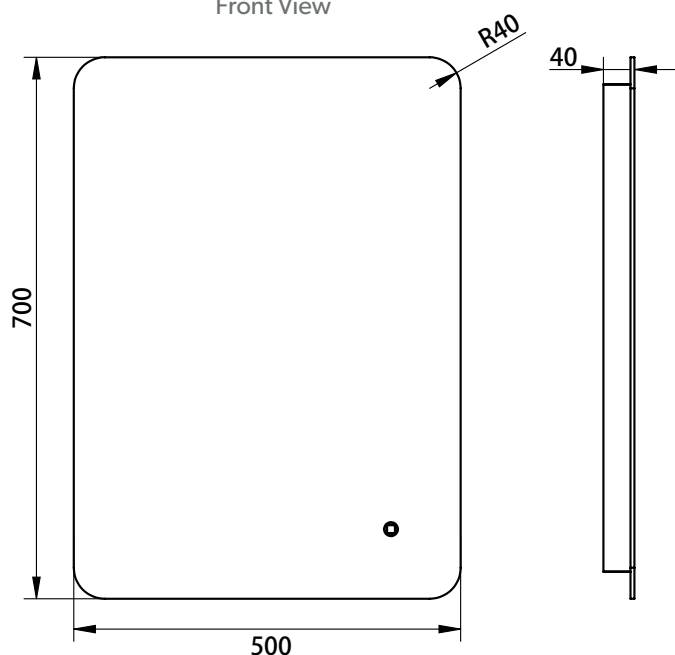

# ambient

steamfree LED mirror 500mm x 700mm

This illuminated mirror has ambient LED lighting that can be adjusted from cool white to warm white to suit your bathroom's mood. It can be hung either portrait or landscape to suit the space available and has a fitted heat pad to clear condensation

Dimensions	500mm x 700mm x 40mm(p)
Light	LED adjustable
Switch	sensor
IP rating	IP44
Zone	2

Front View

Reverse View