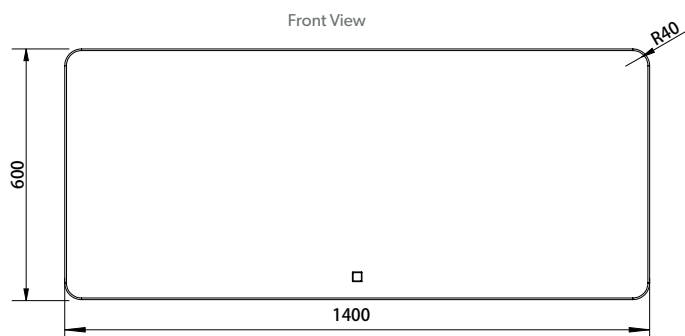

# ambient

steamfree LED mirror 1400mm x 600mm

This illuminated mirror has ambient LED lighting that can be adjusted from cool white to warm white to suit your bathroom's mood. It can be hung either portrait or landscape to suit the space available and has a fitted heat pad to clear condensation

Dimensions	1400.. x 600mm x 40mm(p)
Light	LED adjustable
Switch	sensor
IP rating	IP44
Zone	2

Electrical output point 500mm