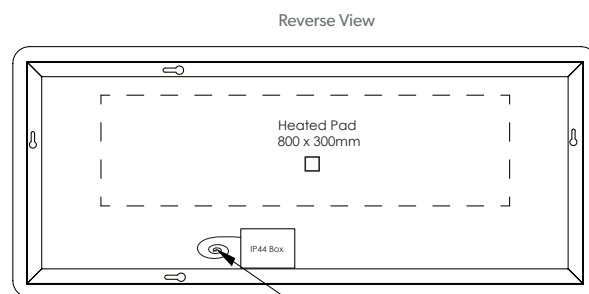

# ambient

steamfree LED mirror 1400mm x 600mm

This illuminated mirror has ambient LED lighting that can be adjusted from cool white to warm white to suit your bathroom's mood. It can be hung either portrait or landscape to suit the space available and has a fitted heat pad to clear condensation

Dimensions	1400.. x 600mm x 40mm(p)
Light	LED adjustable
Switch	sensor
IP rating	IP44
Zone	2

Electrical output point 500mm