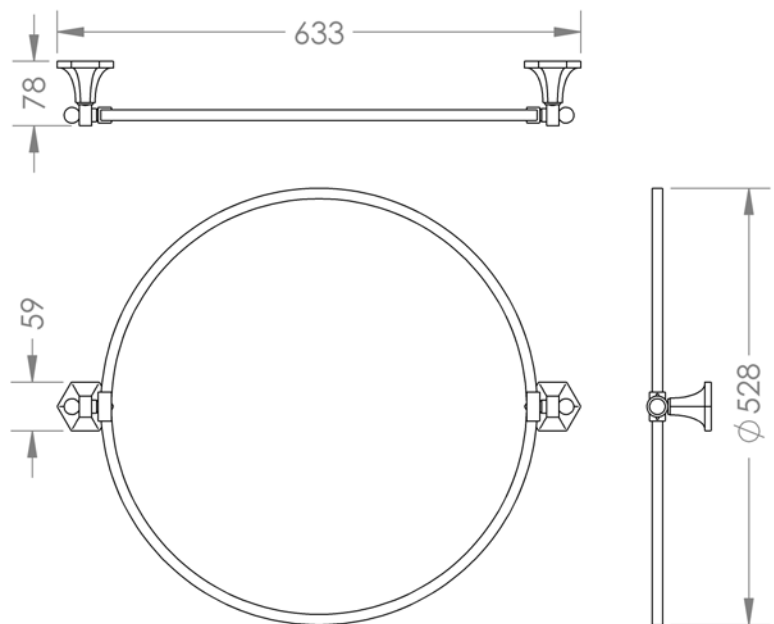

# deco 2 round swivel mirror

Create the perfect finishing touches to your bathroom with our extensive range of Deco accessories, designed to complement our Deco bathroom products, and available in a choice of beautiful finishes.

Material solid brass  
Finishes chrome, nickel, astonite, inca

**Aston Matthews** For contact information and branch addresses please visit [www.astonmatthews.co.uk](http://www.astonmatthews.co.uk)

specifications / dimensions subject to manufacturing tolerances