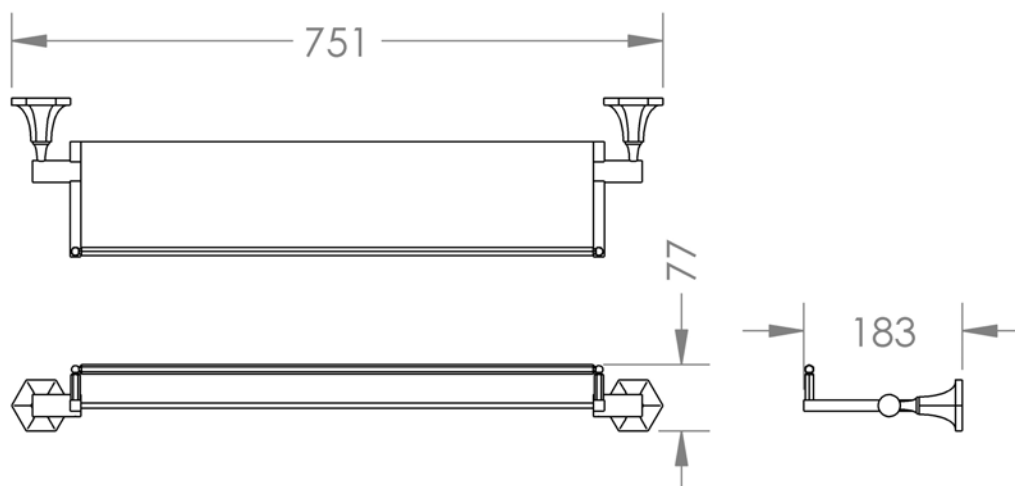

deco 2 24" glass shelf

Create the perfect finishing touches to your bathroom with our extensive range of Deco accessories, designed to complement our Deco bathroom products, and available in a choice of beautiful finishes.

Material solid brass
Finishes chrome, nickel, astonite, inca

Aston Matthews For contact information and branch addresses please visit www.astonmatthews.co.uk

specifications / dimensions subject to manufacturing tolerances