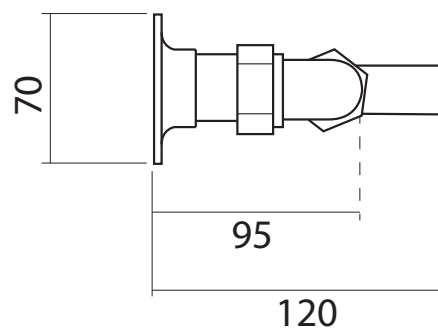

# brunel wall mounted toilet roll holder

Complete the industrial look with our brunel range of accessories

Material steel  
Finish machine grey

**Aston Matthews** For contact information and branch addresses please visit [www.astonmatthews.co.uk](http://www.astonmatthews.co.uk)

specifications / dimensions subject to manufacturing tolerances