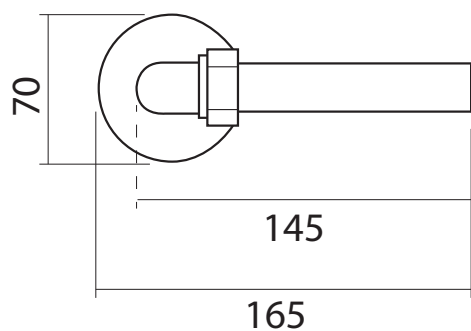

# brunel wall mounted toilet roll holder

Complete the industrial look with our brunel range of accessories

Material steel  
Finish machine grey

**Aston Matthews** For contact information and branch addresses please visit [www.astonmatthews.co.uk](http://www.astonmatthews.co.uk)

specifications / dimensions subject to manufacturing tolerances