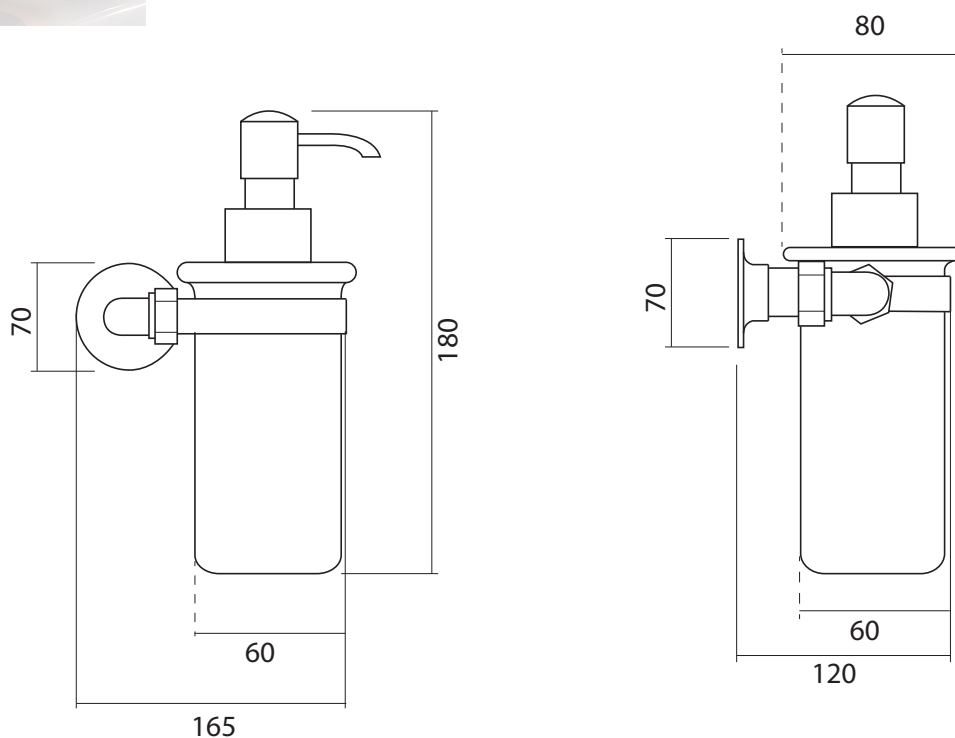

# brunel wall mounted soap dispenser

Complete the industrial look with our brunel range of accessories

Material steel & ceramic  
Finish machine grey & white

**Aston Matthews** For contact information and branch addresses please visit [www.astonmatthews.co.uk](http://www.astonmatthews.co.uk)

specifications / dimensions subject to manufacturing tolerances