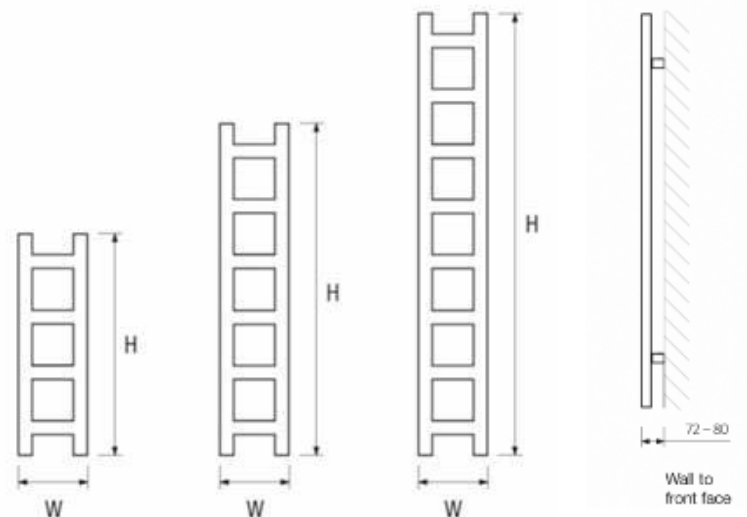

# grid wall mounted towel warmer

This sleek, slimline towel rail will complement your bathroom and offer excellent versatility. With optional additional oak shelves that can be added to as many or as few bars that you wish, this is ideal for bathrooms where space is at a premium.

Material	mild steel
Finishes	satin black
Applications	closed, dual fuel, electric only
Guarantee	5 years

Product shown is our 960 model including an optional oak shelf

Grid 640

Grid 960

Grid 1280

Model	Height (H) (mm)	Width (W) (mm)	Pipe Centres (mm)	Watts $\Delta t$ 50°C	Btu's $\Delta t$ 50°C	Electric Element Wattage	Weight (kgs)
Grid 640	640	200	160	124	423	150	4
Grid 960	960	200	160	187	638	300	5
Grid 1280	1280	200	160	251	856	300	6