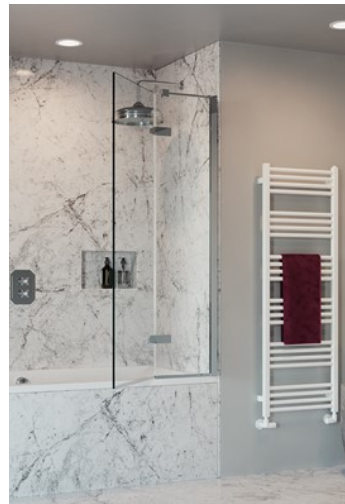

optic reversible 2 panel folding bath screen

Our Optic bath screen is ideal for any bathroom space. Featuring a 90 degree outward folding panel for freedom when bathing or easy cleaning. Reversible for left of right hand entry and 15mm installation to ease installation.

Dimensions	1500mm(h) x 900mm(w)
Adjustment	900-915mm
Panel config.	2 panel
Glass thickness	10mm
Finish	polished stainless steel, brushed stainless steel, brushed brass effect
Anti-limescale	yes
Opens	outwards
Reversible	yes

brushed brass
effect

polished
stainless steel

brushedstainle
ss steel

optic reversible 2 panel folding bath screen

Our Optic bath screen is ideal for any bathroom space. Featuring a 90 degree outward folding panel for freedom when bathing or easy cleaning. Reversible for left of right hand entry and 15mm installation to ease installation.