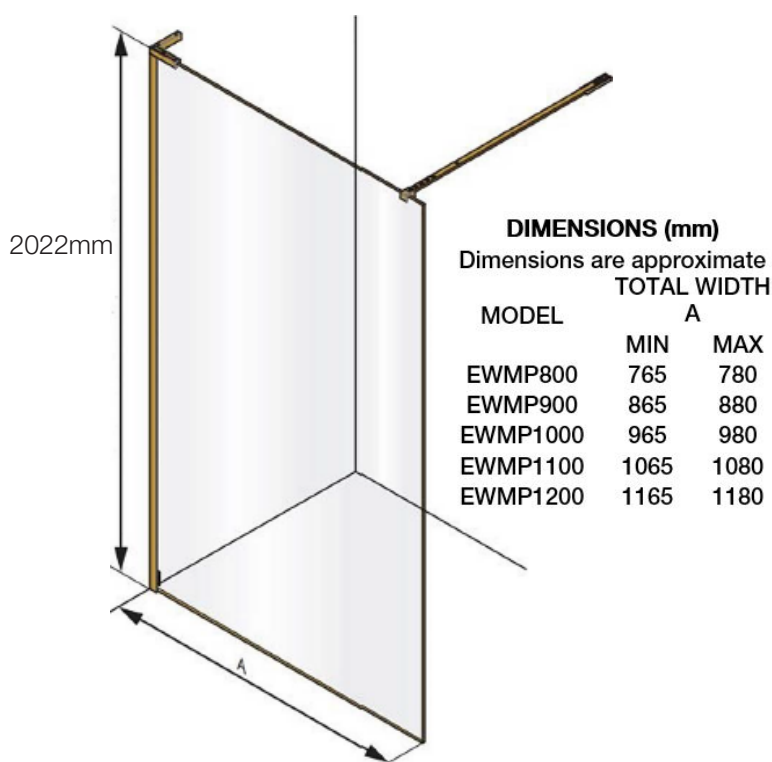

Eauzone EWMP

framed wetroom panel with gold mesh

This unique wetroom panel is a statement piece created by metallic mesh glass and elegant brass framing, which reflect light in captivating, luxurious ways. Hand-crafted to order and made with solid brass to match and complement your other bathroom fittings.

material	gold mesh encased within two layers of safety glass
frame	solid brass frame
finish	polished brass, brushed brass, aged brass, other finishes available upon request
living finishes	will age and oxidise over time, developing a characterful patina
anti-limescale	glass guard easy clean included
handing	available left or right handing
height	2022mm
adjustment	15mm
brace bar	included with models 1200 and above
guarantee	10 years
bespoke	bespoke sizes available upon request
origin	manufactured in England

Left hand installation pictured