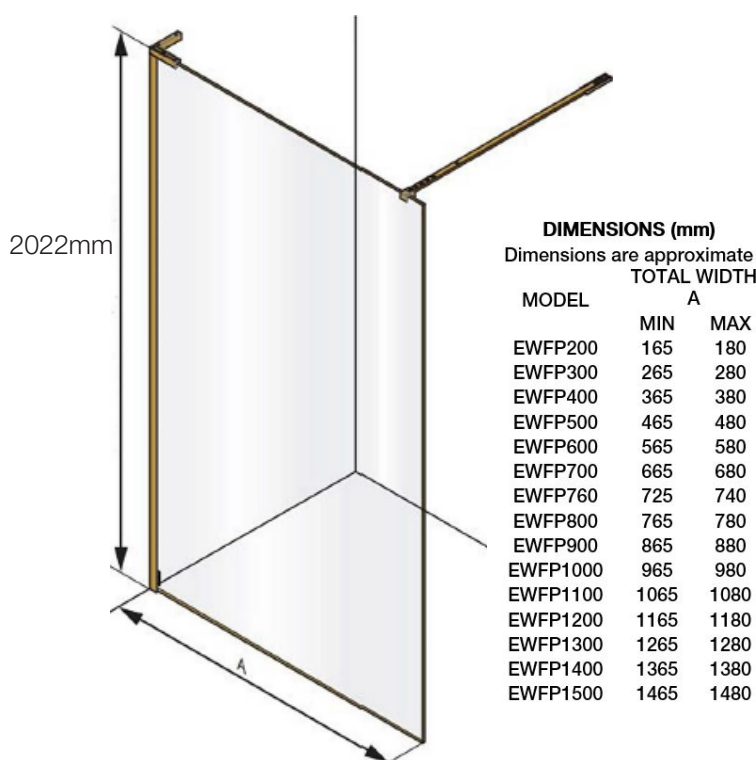

# Eauzone EWFP

framed wetroom panel

The solid frame of the Eauzone panel accentuates your showering area. Hand-crafted to order and made from high quality solid brass to match and complement your other bathroom fittings.

material	10mm thick safety glass
frame	solid brass frame
finish	polished brass, brushed brass, aged brass, other finishes available upon request
living finishes	will age and oxidise over time, developing a characterful patina
anti-limescale	glass guard easy clean included
handling	available left or right handing
height	2022mm
adjustment	15mm
brace bar	included with models 1200 and above
guarantee	10 years
bespoke	bespoke sizes available upon request
origin	manufactured in England

Left hand installation pictured