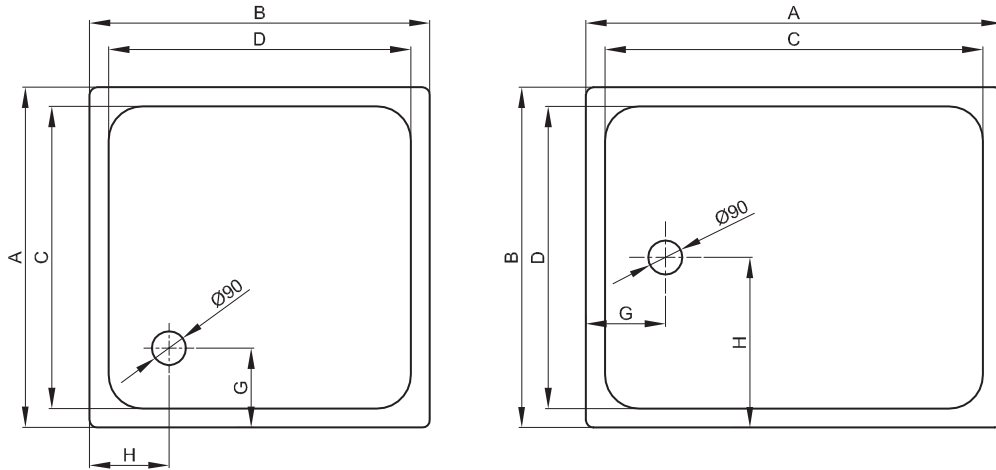

astonian steel shower trays

In addition to their sleek minimal look, steel shower trays are a versatile and durable alternative to composite stone, available in a huge range of sizes to suit almost any room. At 25mm or 35mm depth, our steel shower trays can be fitted surface mounted or flush to floor to create a seamless look. All trays are supplied with a noise reducing installation system. Please see below technical information for waste location

Depth	25mm or 35mm
Material	enamelled steel
Finish	white
Waste hole	90mm
Additional	supplied with noise reducing installation system

astonian steel shower trays 25mm depth

shower tray with shank length ≥ 100 cm

Waste position up to- A 1050mm

Waste position - A 1600mm and above