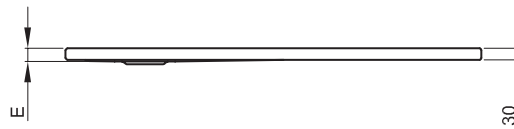

astonian steel shower trays

In addition to their sleek minimal look, steel shower trays are a versatile and durable alternative to composite stone, available in a huge range of sizes to suit almost any room. At 25mm or 35mm depth, our steel shower trays can be fitted surface mounted or flush to floor to create a seamless look. All trays are supplied with a noise reducing installation system. Please see below technical information for waste location

Depth	25mm or 35mm
Material	enamelled steel
Finish	white
Waste hole	90mm
Additional	supplied with noise reducing installation system

astonian steel shower trays 25mm depth

shower tray with shank length ≥ 100 cm

A	B	C	D	E	G	H
700	700	600	600	25	210	210
750	750	650	650	25	210	210
800	700	700	600	25	210	210
800	750	700	650	25	210	210
800	800	700	700	25	210	210
850	850	700	700	25	235	235
900	600	800	500	25	210	210
900	700	800	600	25	210	210
900	750	800	650	25	210	210
900	800	800	700	25	210	210
900	850	800	700	25	210	235
900	900	800	800	25	210	210
1000	700	900	600	25	210	350
1000	750	900	650	25	210	375
1000	800	900	700	25	210	400
1000	900	900	800	25	210	450
1000	1000	900	900	25	210	500