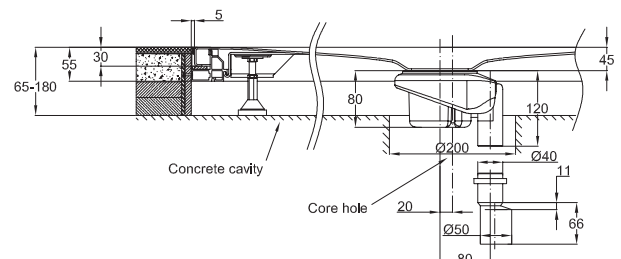

astonian flush to floor steel shower trays

In addition to their sleek minimal look, steel shower trays are a versatile and durable alternative to composite stone, available in a huge range of sizes to suit almost any room. At 25mm in depth, our steel shower trays can be fitted surface mounted or flush to floor to create a seamless look. The 90mm shower waste ensures the water is contained.

Depth	25mm
Material	enamelled steel
Finishes	white; colours on request
Waste hole	90mm
Anti-slip	available upon request

Aston Matthews For contact information and branch addresses please visit www.astonmatthews.co.uk

specifications / dimensions subject to manufacturing tolerances