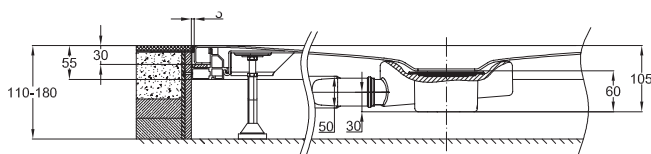

astonian flush to floor steel shower trays

In addition to their sleek minimal look, steel shower trays are a versatile and durable alternative to composite stone, available in a huge range of sizes to suit almost any room. At 25mm in depth, our steel shower trays can be fitted surface mounted or flush to floor to create a seamless look. The 90mm shower waste ensures the water is contained.

Depth	25mm
Material	enamelled steel
Finishes	white; colours on request
Waste hole	90mm
Anti-slip	available upon request

Aston Matthews For contact information and branch addresses please visit www.astonmatthews.co.uk

specifications / dimensions subject to manufacturing tolerances