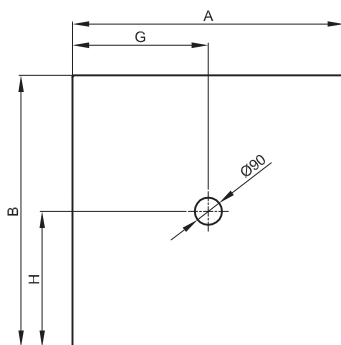

astonian flush to floor steel shower trays

In addition to their sleek minimal look, steel shower trays are a versatile and durable alternative to composite stone, available in a huge range of sizes to suit almost any room. At 25mm in depth, our steel shower trays can be fitted surface mounted or flush to floor to create a seamless look. The 90mm shower waste ensures the water is contained.

Depth	25mm
Material	enamelled steel
Finishes	white; colours on request
Waste hole	90mm
Anti-slip	available upon request

Aston Matthews For contact information and branch addresses please visit www.astonmatthews.co.uk

specifications / dimensions subject to manufacturing tolerances