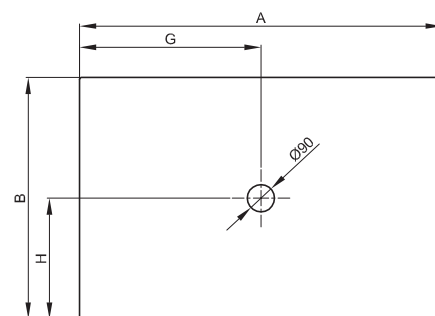

astonian flush to floor steel shower trays

In addition to their sleek minimal look, steel shower trays are a versatile and durable alternative to composite stone, available in a huge range of sizes to suit almost any room. At 25mm in depth, our steel shower trays can be fitted surface mounted or flush to floor to create a seamless look. The 90mm shower waste ensures the water is contained.

Depth	25mm
Material	enamelled steel
Finishes	white; colours on request
Waste hole	90mm
Anti-slip	available upon request

Aston Matthews For contact information and branch addresses please visit www.astonmatthews.co.uk

specifications / dimensions subject to manufacturing tolerances