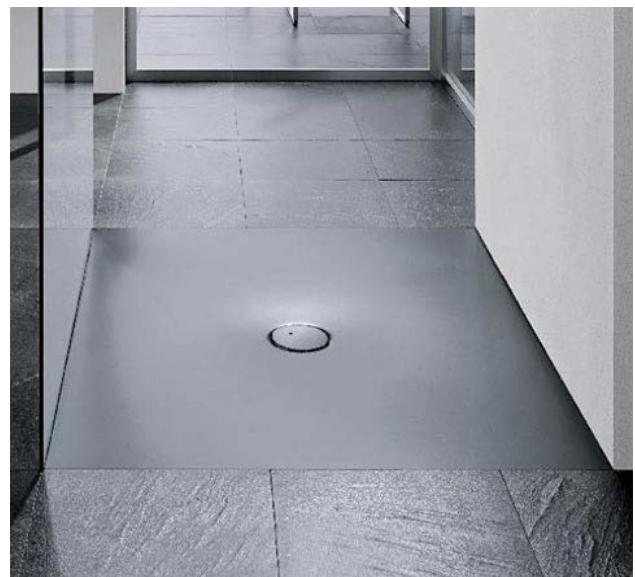

astonian flush to floor steel shower trays

In addition to their sleek minimal look, steel shower trays are a versatile and durable alternative to composite stone, available in a huge range of sizes to suit almost any room. At 25mm in depth, our steel shower trays can be fitted surface mounted or flush to floor to create a seamless look. The 90mm shower waste ensures the water is contained.

Depth	25mm
Material	enamelled steel
Finishes	white; colours on request
Waste hole	90mm
Anti-slip	available upon request

Aston Matthews For contact information and branch addresses please visit www.astonmatthews.co.uk