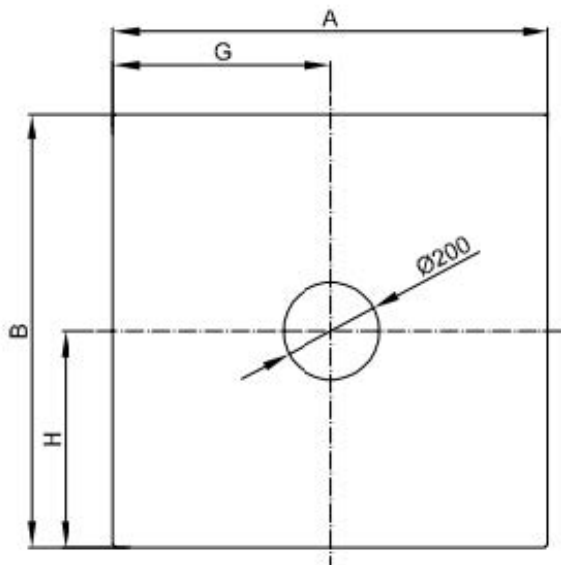

astonian air

flush to floor steel shower tray

In addition to their sleek minimal look, steel shower trays are a versatile and durable alternative to composite stone, available in a huge range of sizes to suit almost any room. The astonian air shower tray is only 10mm deep and can be installed flush to the floor directly on screed. The 200mm shower waste ensures fast drainage.

Material	enamelled steel
Colour	white, other colours available upon request
Waste hole	200mm
Waste	dedicated 36lpm waste
Anti-slip	available upon request
Additional	supplied with noise reducing installation system

astonian air flush to floor steel shower tray

dimensions in mm

	A	B	G	H
900 x 900	900	900	450	450
1000 x 800	1000	800	500	400
1000 x 900	1000	900	500	450
1000 x 1000	1000	1000	500	500
1100 x 900	1100	900	550	450
1100 x 1000	1100	1000	550	500
1200 x 900	1200	900	600	450
1200 x 1000	1200	1000	600	500
1200 x 1200	1200	1200	600	600
1400 x 900	1400	900	700	450
1400 x 1000	1400	1000	700	500
1500 x 900	1500	900	750	450
1500 x 1000	1500	1000	750	500
1600 x 900	1600	900	800	450
1600 x 1000	1600	1000	800	500