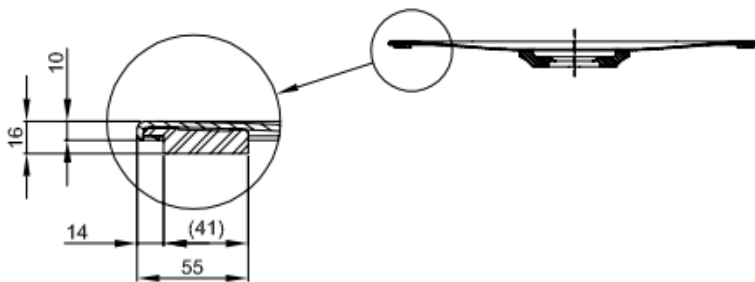

astonian air

flush to floor steel shower tray

In addition to their sleek minimal look, steel shower trays are a versatile and durable alternative to composite stone, available in a huge range of sizes to suit almost any room. The astonian air shower tray is only 10mm deep and can be installed flush to the floor directly on screed. The 200mm shower waste ensures fast drainage.

Material	enamelled steel
Colour	white, other colours available upon request
Waste hole	200mm
Waste	dedicated 36lpm waste
Anti-slip	available upon request
Additional	supplied with noise reducing installation system

astonian air flush to floor steel shower tray

dimensions in mm

	A	B	G	H
900 x 900	900	900	450	450
1000 x 800	1000	800	500	400
1000 x 900	1000	900	500	450
1000 x 1000	1000	1000	500	500
1100 x 900	1100	900	550	450
1100 x 1000	1100	1000	550	500
1200 x 900	1200	900	600	450
1200 x 1000	1200	1000	600	500
1200 x 1200	1200	1200	600	600
1400 x 900	1400	900	700	450
1400 x 1000	1400	1000	700	500
1500 x 900	1500	900	750	450
1500 x 1000	1500	1000	750	500
1600 x 900	1600	900	800	450
1600 x 1000	1600	1000	800	500