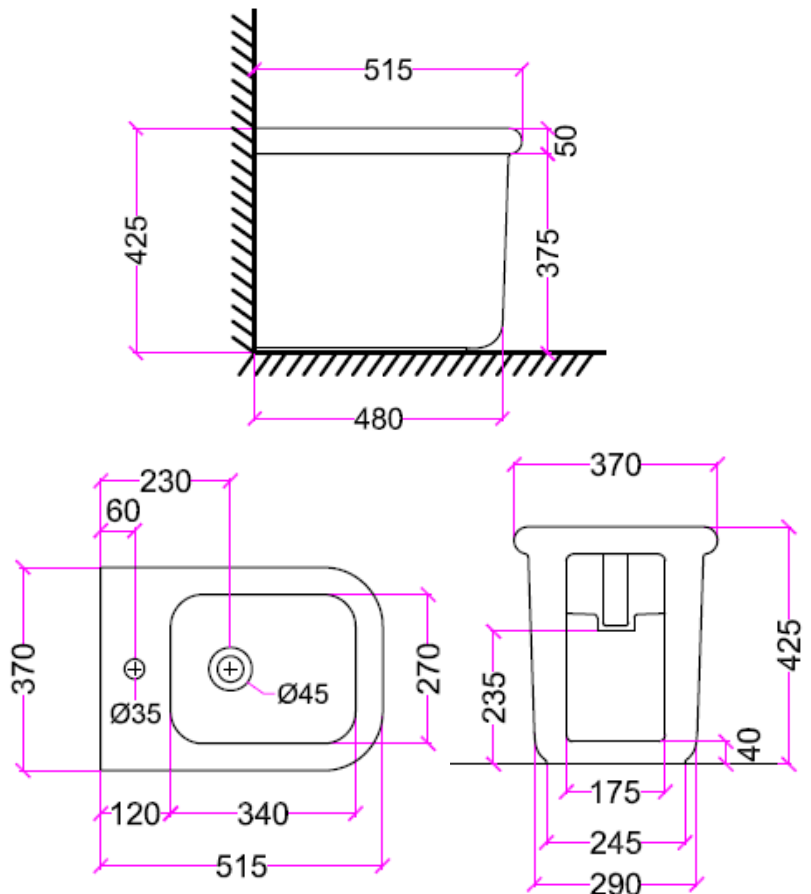

# astonian roma

back to wall bidet

The roma roll top bidet is the perfect mix of classic and contemporary styles, colour options are available for both the inside and outside of the bidet

Dimensions 370(w) x 515(d) x 425(h)mm  
Tap holes 1 or 3  
Material ceramic  
Finish gloss white, matt black, gloss baby pink, matt forest green, matt mustard, gloss sky blue, gloss tiffany, gloss violet, gloss vintage cream, others available upon request

**Aston Matthews** For contact information and branch addresses please visit [www.astonmatthews.co.uk](http://www.astonmatthews.co.uk)

specifications / dimensions subject to manufacturing tolerances