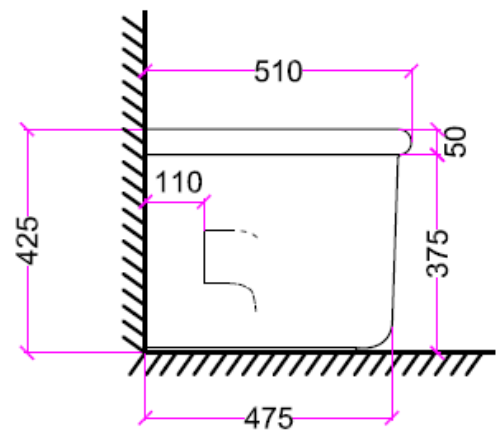

astonian roma

back to wall WC pan

The roma roll top toilet pan is the perfect mix of classic and contemporary styles, colour options are available for both the inside and outside of the pan

| | |
|------------|----------------------------------------------------------------------------------------------------------------------------------------------------------------------------|
| Dimensions | 365(w) x 510(d) x 425(h)mm. |
| Material | ceramic |
| Finish | gloss white, matt black, gloss baby pink, matt forest green, matt mustard, gloss sky blue, gloss tiffany, gloss violet, gloss vintage cream, others available upon request |

Aston Matthews For contact information and branch addresses please visit www.astonmatthews.co.uk

specifications / dimensions subject to manufacturing tolerances