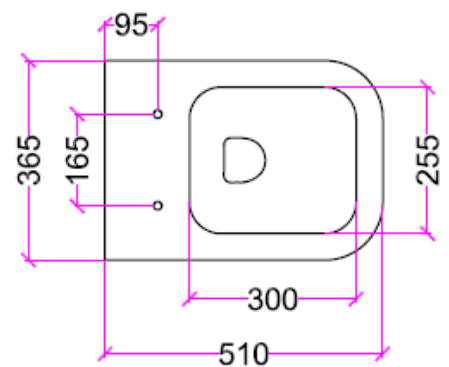

astonian roma

back to wall WC pan

The roma roll top toilet pan is the perfect mix of classic and contemporary styles, colour options are available for both the inside and outside of the pan

| | |
|------------|----------------------------------------------------------------------------------------------------------------------------------------------------------------------------|
| Dimensions | 365(w) x 510(d) x 425(h)mm. |
| Material | ceramic |
| Finish | gloss white, matt black, gloss baby pink, matt forest green, matt mustard, gloss sky blue, gloss tiffany, gloss violet, gloss vintage cream, others available upon request |