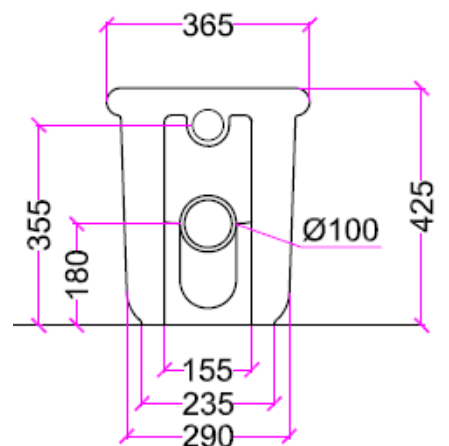

astonian roma

back to wall WC pan

The roma roll top toilet pan is the perfect mix of classic and contemporary styles, colour options are available for both the inside and outside of the pan

| | |
|------------|----------------------------------------------------------------------------------------------------------------------------------------------------------------------------|
| Dimensions | 365(w) x 510(d) x 425(h)mm. |
| Material | ceramic |
| Finish | gloss white, matt black, gloss baby pink, matt forest green, matt mustard, gloss sky blue, gloss tiffany, gloss violet, gloss vintage cream, others available upon request |