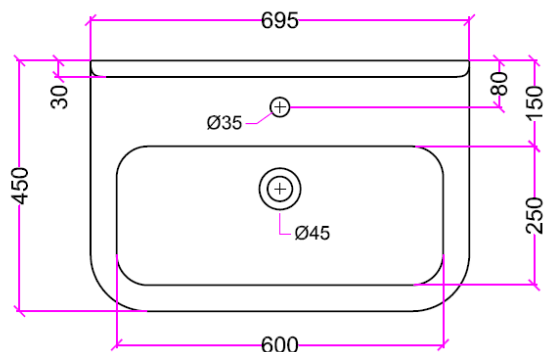

astonian roma

700mm roll top basin

The roma roll top basin with splash back is the perfect mix of classic and contemporary styles, colour options are available for both the inside and outside of the basin towel rails, stands, or pedestals can also be added to complete the look

| | |
|------------|--|
| Dimensions | 700(w) x 460(d) x 350(h)mm |
| Tap holes | 1 or 3 |
| Material | ceramic |
| Overflow | yes |
| Finish | gloss white, matt black, gloss baby pink, matt forest green, matt mustard, gloss sky blue, gloss tiffany, gloss violet, gloss vintage cream, others available upon request |