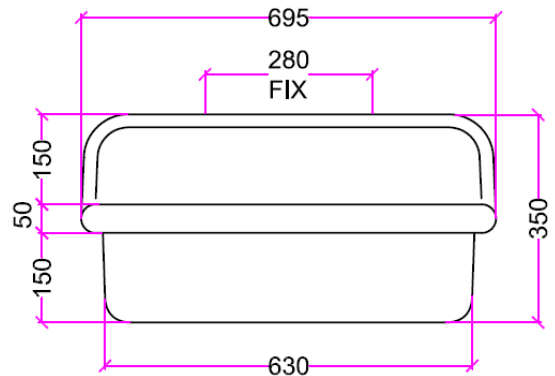

astonian roma

700mm roll top basin

The roma roll top basin with splash back is the perfect mix of classic and contemporary styles, colour options are available for both the inside and outside of the basin towel rails, stands, or pedestals can also be added to complete the look

| | |
|------------|--|
| Dimensions | 700(w) x 460(d) x 350(h)mm |
| Tap holes | 1 or 3 |
| Material | ceramic |
| Overflow | yes |
| Finish | gloss white, matt black, gloss baby pink, matt forest green, matt mustard, gloss sky blue, gloss tiffany, gloss violet, gloss vintage cream, others available upon request |