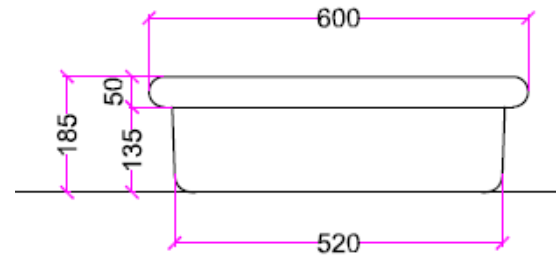

astonian roma

600mm countertop basin

The roma roll top basin is the perfect mix of classic and contemporary styles, colour options are available for both the inside and outside of the basin

Dimensions	600(w) x 400(d) x 185(h)mm
Tap holes	none
Material	ceramic
Overflow	no
Finish	gloss white, matt black, gloss baby pink, matt forest green, matt mustard, gloss sky blue, gloss tiffany, gloss violet, gloss vintage cream, others available upon request