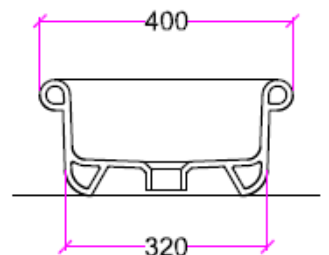

astonian roma

600mm countertop basin

The roma roll top basin is the perfect mix of classic and contemporary styles, colour options are available for both the inside and outside of the basin

Dimensions	600(w) x 400(d) x 185(h)mm
Tap holes	none
Material	ceramic
Overflow	no
Finish	gloss white, matt black, gloss baby pink, matt forest green, matt mustard, gloss sky blue, gloss tiffany, gloss violet, gloss vintage cream, others available upon request