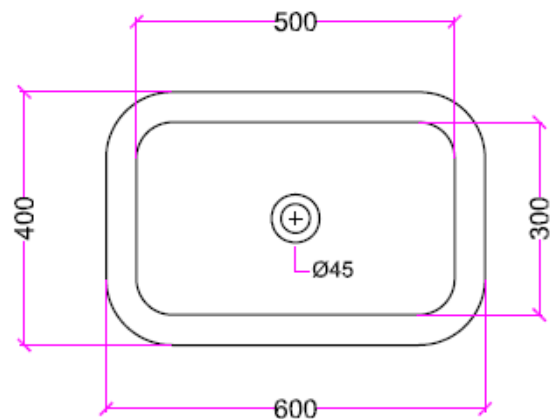

astonian roma

600mm countertop basin

The roma roll top basin is the perfect mix of classic and contemporary styles, colour options are available for both the inside and outside of the basin

Dimensions	600(w) x 400(d) x 185(h)mm
Tap holes	none
Material	ceramic
Overflow	no
Finish	gloss white, matt black, gloss baby pink, matt forest green, matt mustard, gloss sky blue, gloss tiffany, gloss violet, gloss vintage cream, others available upon request