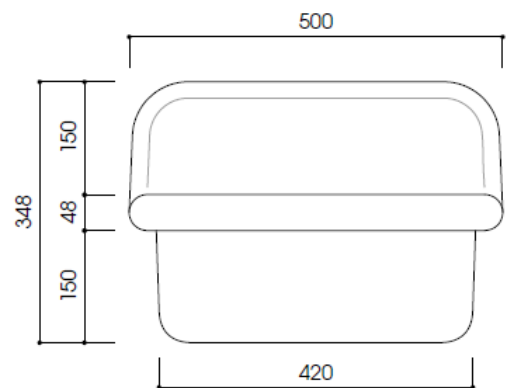

astonian roma

500mm roll top basin rounded

The roma roll top basin with splash back is the perfect mix of classic and contemporary styles. Colour options are available for both the inside and outside of the basin towel rails, stands, or pedestals can also be added to complete the look

Dimensions	500(w) x 460(d) x 350(h)mm
Tap holes	1 or 2
Material	ceramic
Overflow	yes
Finish	gloss white, matt black, gloss baby pink, matt forest green, matt mustard, gloss sky blue, gloss tiffany, gloss violet, gloss vintage cream, others available upon request