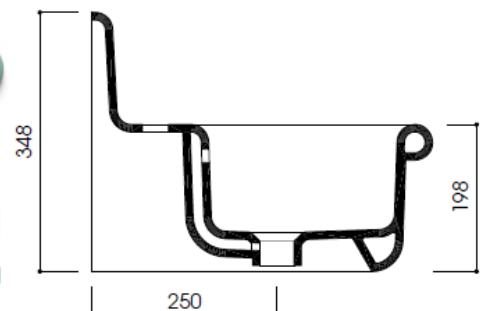

astonian roma

500mm roll top basin rounded

The roma roll top basin with splash back is the perfect mix of classic and contemporary styles. Colour options are available for both the inside and outside of the basin towel rails, stands, or pedestals can also be added to complete the look

Dimensions	500(w) x 460(d) x 350(h)mm
Tap holes	1 or 2
Material	ceramic
Overflow	yes
Finish	gloss white, matt black, gloss baby pink, matt forest green, matt mustard, gloss sky blue, gloss tiffany, gloss violet, gloss vintage cream, others available upon request