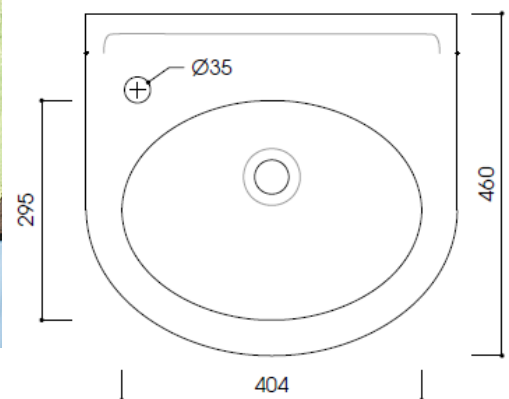

astonian roma

500mm roll top basin rounded

The roma roll top basin with splash back is the perfect mix of classic and contemporary styles. Colour options are available for both the inside and outside of the basin towel rails, stands, or pedestals can also be added to complete the look

Dimensions	500(w) x 460(d) x 350(h)mm
Tap holes	1 or 2
Material	ceramic
Overflow	yes
Finish	gloss white, matt black, gloss baby pink, matt forest green, matt mustard, gloss sky blue, gloss tiffany, gloss violet, gloss vintage cream, others available upon request