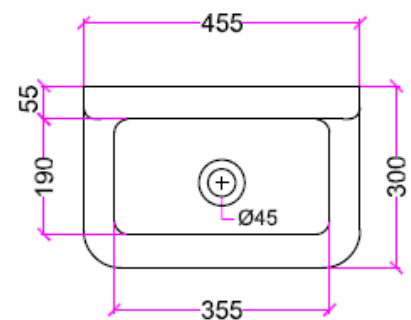

astonian roma

450mm roll top basin

The roma roll top basin with splash back is the perfect mix of classic and contemporary styles, colour options are available for both the inside and outside of the basin towel rails, stands, or pedestals can also be added to complete the look

Dimensions	450(w) x 300(d) x 350(h)mm
Tap holes	1 or 3
Material	ceramic
Overflow	yes
Finish	gloss white, matt black, gloss baby pink, matt forest green, matt mustard, gloss sky blue, gloss tiffany, gloss violet, gloss vintage cream, others available upon request