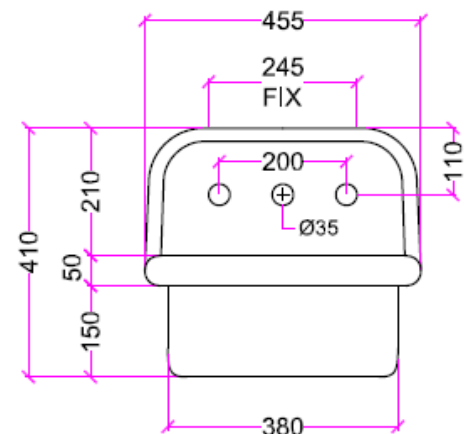

astonian roma

450mm roll top basin

The roma roll top basin with splash back is the perfect mix of classic and contemporary styles, colour options are available for both the inside and outside of the basin towel rails, stands, or pedestals can also be added to complete the look

Dimensions	450(w) x 300(d) x 350(h)mm
Tap holes	1 or 3
Material	ceramic
Overflow	yes
Finish	gloss white, matt black, gloss baby pink, matt forest green, matt mustard, gloss sky blue, gloss tiffany, gloss violet, gloss vintage cream, others available upon request