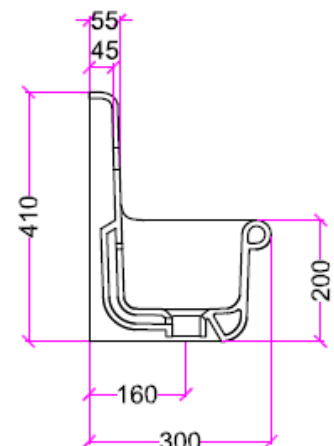

astonian roma

450mm roll top basin

The roma roll top basin with splash back is the perfect mix of classic and contemporary styles, colour options are available for both the inside and outside of the basin towel rails, stands, or pedestals can also be added to complete the look

Dimensions	450(w) x 300(d) x 350(h)mm
Tap holes	1 or 3
Material	ceramic
Overflow	yes
Finish	gloss white, matt black, gloss baby pink, matt forest green, matt mustard, gloss sky blue, gloss tiffany, gloss violet, gloss vintage cream, others available upon request

Aston Matthews For contact information and branch addresses please visit www.astonmatthews.co.uk

specifications / dimensions subject to manufacturing tolerances