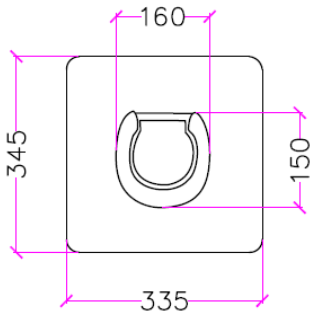

dimensions	335(w) x 345(d) x 680(h)mm
material	ceramic
finish	white
additional	compatible with all sizes of astonian original basins

\*\*pedestal only