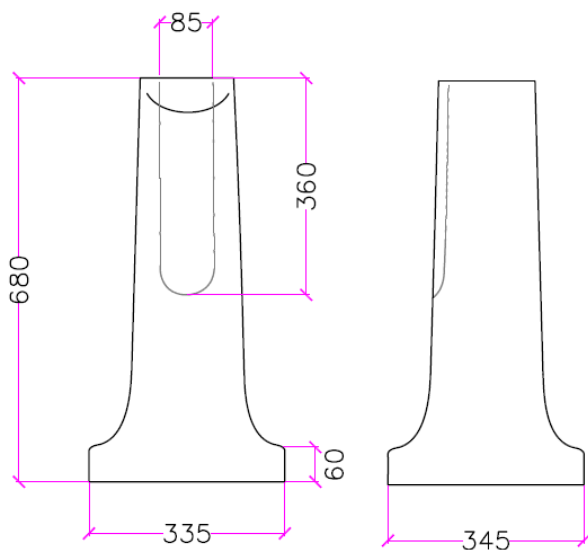

astonian original

full pedestal only

The astonian original ceramic range is sourced from Italy providing outstanding quality and craftsmanship. All basins are available as wall hung, but can also be paired with; pedestal, furniture, metal stands & ceramic legs on request.

dimensions	335(w) x 345(d) x 680(h)mm
material	ceramic
finish	white
additional	compatible with all sizes of astonian original basins

**pedestal only