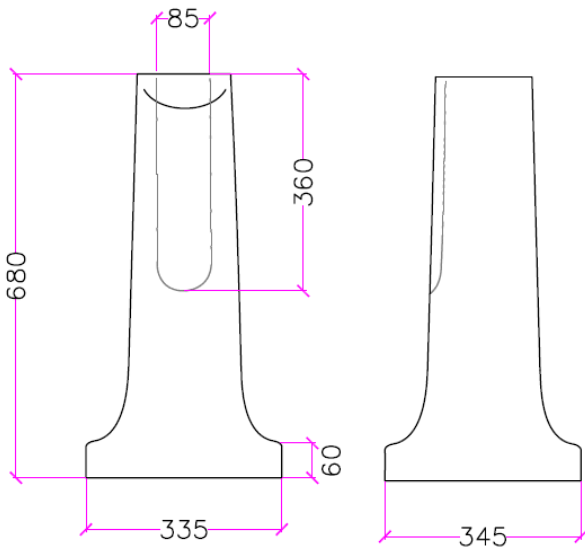

# astonian original

full pedestal only

The astonian original ceramic range is sourced from Italy providing outstanding quality and craftsmanship. All basins are available as wall hung, but can also be paired with; pedestal, furniture, metal stands & ceramic legs on request.

dimensions	335(w) x 345(d) x 680(h)mm
material	ceramic
finish	white
additional	compatible with all sizes of astonian original basins

\*\*pedestal only