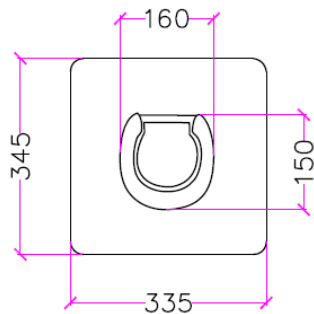

dimensions	335(w) x 345(d) x 680(h)mm
material	ceramic
finish	white
additional	compatible with all sizes of astonian original basins

**pedestal only