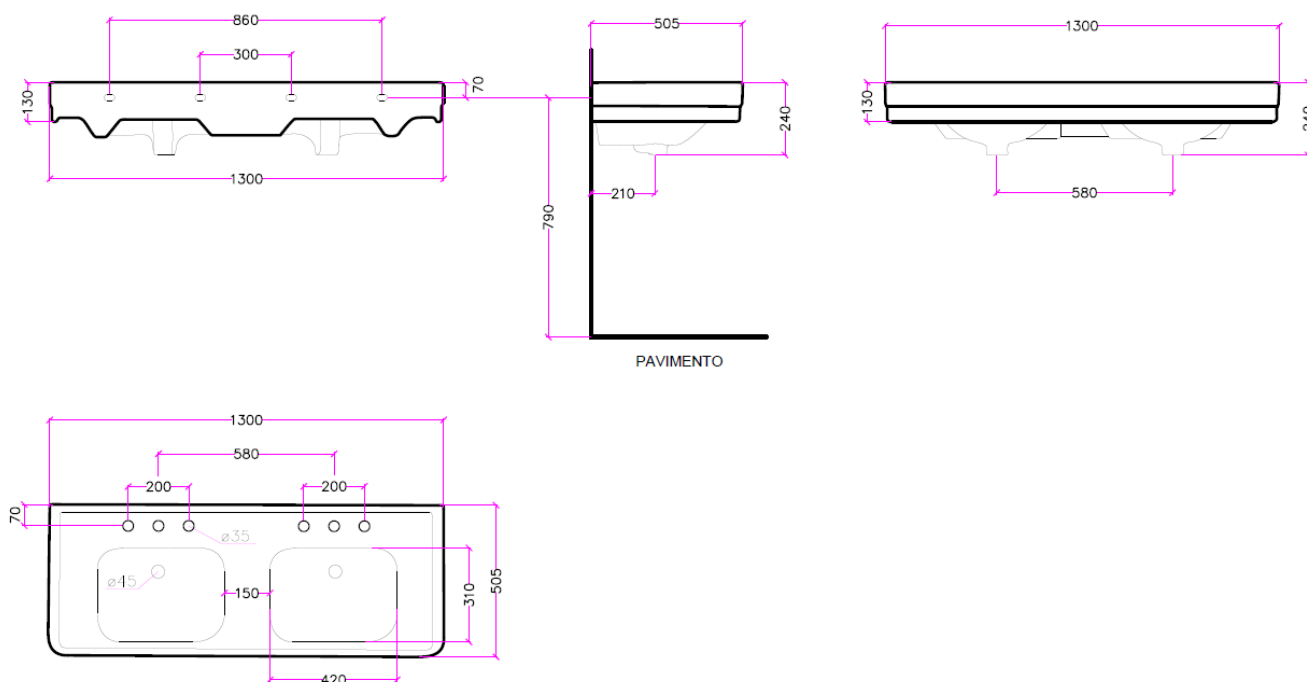

astonian original

double basin 1300 x 500mm

The astonian original ceramic range is sourced from Italy providing outstanding quality and craftsmanship. All basins are available as wall hung, but can also be paired with; pedestal, furniture, metal stands & ceramic legs on request.

dimensions	1300(w) x 500(d)mm
material	ceramic
finish	white
tap holes	NTH, 1TH, 2TH or 3TH
overflow	yes

Aston Matthews For contact information and branch addresses please visit www.astonmatthews.co.uk

specifications / dimensions subject to manufacturing tolerances