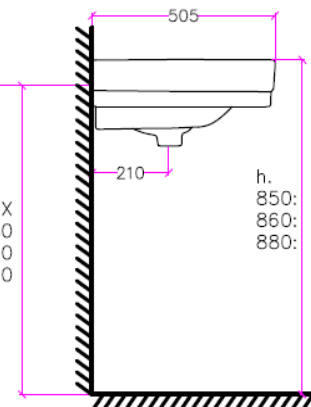

# astonian original basin

600mmx510mm

The astonian original ceramic range is sourced from Italy providing outstanding quality and craftsmanship. All basins are available as wall hung, but can also be paired with; pedestal, furniture, metal stands & ceramic legs on request.

dimensions	600(w) x 510(d)mm
material	ceramic
finish	white
tap holes	NTH, 1TH, 2TH or 3TH
overflow	yes

h.FIX  
No Support: 780  
\*BP915: 790  
\*960BM: 810

h.  
850: No Support  
860: \*BP915  
880: \*960BM