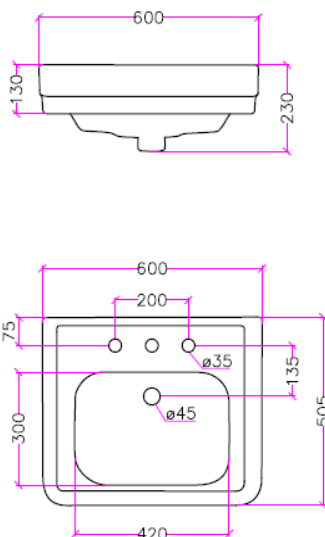

# astonian original basin

600mmx510mm

The astonian original ceramic range is sourced from Italy providing outstanding quality and craftsmanship. All basins are available as wall hung, but can also be paired with; pedestal, furniture, metal stands & ceramic legs on request.

dimensions	600(w) x 510(d)mm
material	ceramic
finish	white
tap holes	NTH, 1TH, 2TH or 3TH
overflow	yes

h.FIX  
No Support: 780  
\*BP915: 790  
\*960BM: 810

h.  
850: No Support  
860: \*BP915  
880: \*960BM