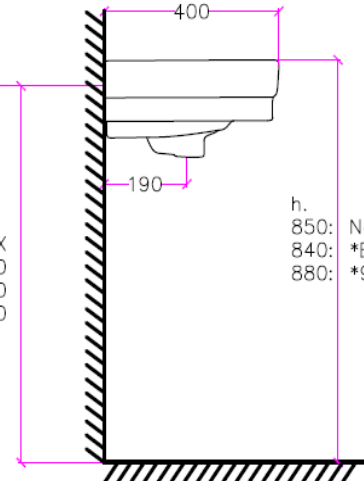

astonian original basin

500mmx405mm

The astonian original ceramic range is sourced from Italy providing outstanding quality and craftsmanship. All basins are available as wall hung, but can also be paired with; pedestal, furniture, metal stands & ceramic legs on request.

dimensions	500(w) x 405(d)mm
material	ceramic
finish	white
tap holes	NTH, 1TH, 2TH or 3TH
overflow	yes

h.FIX
 No Support: 790
 *BP915: 780
 *950BM: 820

h.
 850: No Support
 840: *BP915
 880: *950BM