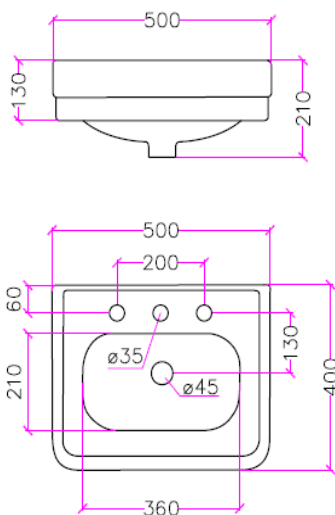

astonian original basin

500mmx405mm

The astonian original ceramic range is sourced from Italy providing outstanding quality and craftsmanship. All basins are available as wall hung, but can also be paired with; pedestal, furniture, metal stands & ceramic legs on request.

dimensions	500(w) x 405(d)mm
material	ceramic
finish	white
tap holes	NTH, 1TH, 2TH or 3TH
overflow	yes

h.FIX
 No Support: 790
 *BP915: 780
 *950BM: 820

h.
 850: No Support
 840: *BP915
 880: *950BM