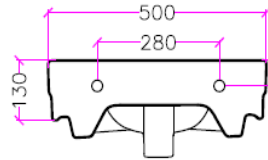

dimensions	500(w) x 405(d)mm
material	ceramic
finish	white
tap holes	NTH, 1TH, 2TH or 3TH
overflow	yes

h.FIX
 No Support: 790
 *BP915: 780
 *950BM: 820

h.
 850: No Support
 840: *BP915
 880: *950BM