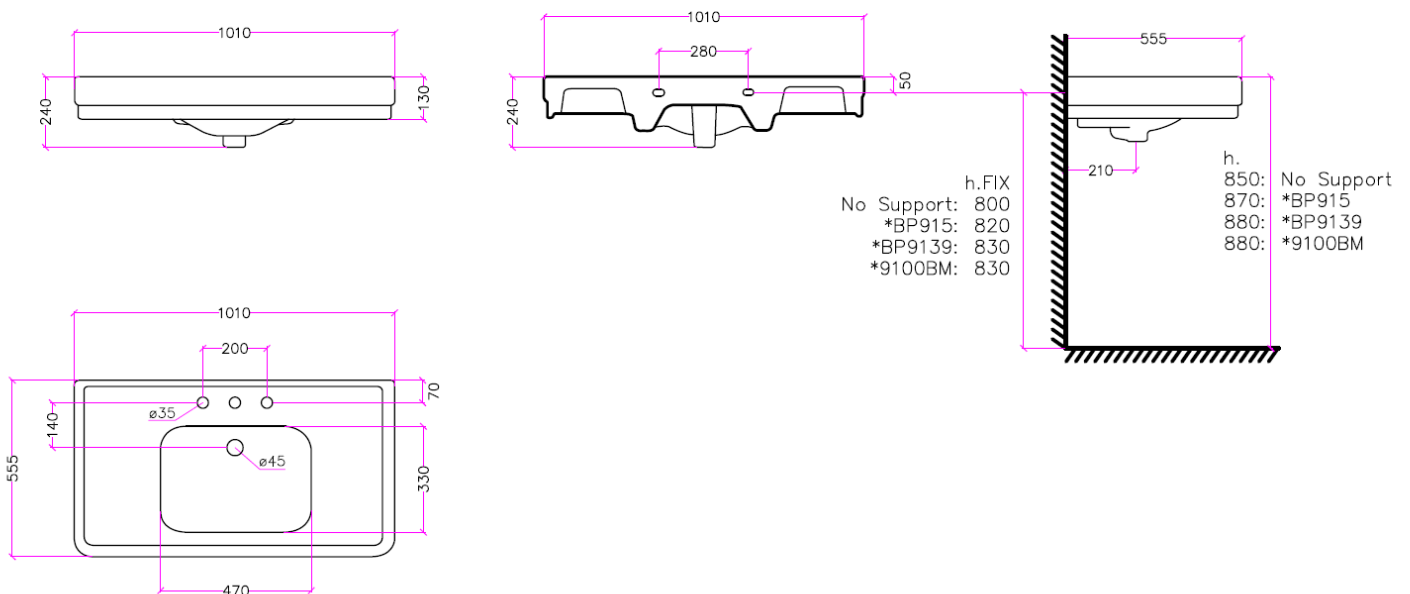

# astonian original basin

1000mmx550mm

The astonian original ceramic range is sourced from Italy providing outstanding quality and craftsmanship. All basins are available as wall hung, but can also be paired with; pedestal, furniture, metal stands & ceramic legs on request.

dimensions	1000(w) x 550(d)mm
material	ceramic
finish	white
tap holes	NTH, 1TH, 2TH or 3TH
overflow	yes

**Aston Matthews** For contact information and branch addresses please visit [www.astonmatthews.co.uk](http://www.astonmatthews.co.uk)

specifications / dimensions subject to manufacturing tolerances