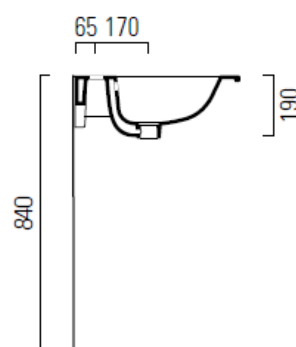

volante basin 800mm x 500mm

The Volante collection balances straight lines with soft shapes. The slim low profile basin is suitable for wall hung and countertop installation and can be paired with a sleek towel rail, or a range of 1 & 2 drawer wall hung units in a variety of wood and gloss finishes.

Dimensions 800mm(w) x 500mm(p) x 20mm(h)
Material ceramic
Finish white
Tap holes nth, 1th, 3th
Overflow yes
Available with an optional chrome towel rail

volante

basin 800mm x 500mm

The Volante collection balances straight lines with soft shapes. The slim low profile basin is suitable for wall hung and countertop installation and can be paired with a sleek towel rail, or a range of 1 & 2 drawer wall hung units in a variety of wood and gloss finishes.