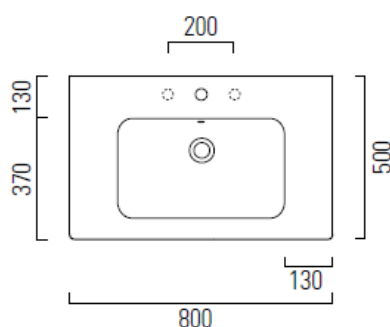

volante basin 800mm x 500mm

The Volante collection balances straight lines with soft shapes. The slim low profile basin is suitable for wall hung and countertop installation and can be paired with a sleek towel rail, or a range of 1 & 2 drawer wall hung units in a variety of wood and gloss finishes.

Dimensions 800mm(w) x 500mm(p) x 20mm(h)
Material ceramic
Finish white
Tap holes nth, 1th, 3th
Overflow yes
Available with an optional chrome towel rail

volante

basin 800mm x 500mm

The Volante collection balances straight lines with soft shapes. The slim low profile basin is suitable for wall hung and countertop installation and can be paired with a sleek towel rail, or a range of 1 & 2 drawer wall hung units in a variety of wood and gloss finishes.