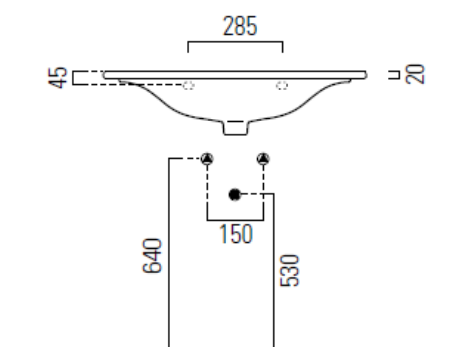

volante basin 800mm x 500mm

The Volante collection balances straight lines with soft shapes. The slim low profile basin is suitable for wall hung and countertop installation and can be paired with a sleek towel rail, or a range of 1 & 2 drawer wall hung units in a variety of wood and gloss finishes.

Dimensions 800mm(w) x 500mm(p) x 20mm(h)
Material ceramic
Finish white
Tap holes nth, 1th, 3th
Overflow yes
Available with an optional chrome towel rail

volante

basin 800mm x 500mm

The Volante collection balances straight lines with soft shapes. The slim low profile basin is suitable for wall hung and countertop installation and can be paired with a sleek towel rail, or a range of 1 & 2 drawer wall hung units in a variety of wood and gloss finishes.