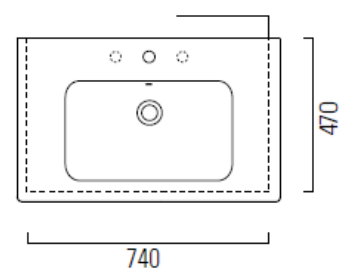

volante basin 800mm x 500mm

The Volante collection balances straight lines with soft shapes. The slim low profile basin is suitable for wall hung and countertop installation and can be paired with a sleek towel rail, or a range of 1 & 2 drawer wall hung units in a variety of wood and gloss finishes.

Dimensions 800mm(w) x 500mm(p) x 20mm(h)
Material ceramic
Finish white
Tap holes nth, 1th, 3th
Overflow yes
Available with an optional chrome towel rail

volante

basin 800mm x 500mm

The Volante collection balances straight lines with soft shapes. The slim low profile basin is suitable for wall hung and countertop installation and can be paired with a sleek towel rail, or a range of 1 & 2 drawer wall hung units in a variety of wood and gloss finishes.