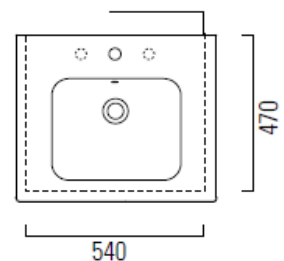

volante basin 600mm x 500mm

The Volante collection balances straight lines with soft shapes. The slim low profile basin is suitable for wall hung and countertop installation and can be paired with a sleek towel rail, or a range of 1 & 2 drawer wall hung units in a variety of wood and gloss finishes.

Dimensions 600mm(w) x 500mm(p) x 20mm(h)
Material ceramic
Finish white
Tap holes nth, 1th, 3th
Overflow yes
Available with an optional chrome towel rail

volante

basin 600mm x 500mm

The Volante collection balances straight lines with soft shapes. The slim low profile basin is suitable for wall hung and countertop installation and can be paired with a sleek towel rail, or a range of 1 & 2 drawer wall hung units in a variety of wood and gloss finishes.