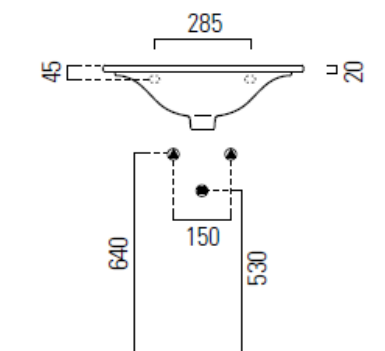

volante basin 600mm x 500mm

The Volante collection balances straight lines with soft shapes. The slim low profile basin is suitable for wall hung and countertop installation and can be paired with a sleek towel rail, or a range of 1 & 2 drawer wall hung units in a variety of wood and gloss finishes.

Dimensions 600mm(w) x 500mm(p) x 20mm(h)
Material ceramic
Finish white
Tap holes nth, 1th, 3th
Overflow yes
Available with an optional chrome towel rail

volante

basin 600mm x 500mm

The Volante collection balances straight lines with soft shapes. The slim low profile basin is suitable for wall hung and countertop installation and can be paired with a sleek towel rail, or a range of 1 & 2 drawer wall hung units in a variety of wood and gloss finishes.