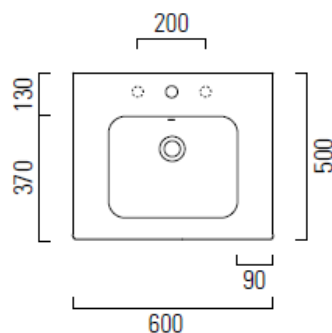

volante basin 600mm x 500mm

The Volante collection balances straight lines with soft shapes. The slim low profile basin is suitable for wall hung and countertop installation and can be paired with a sleek towel rail, or a range of 1 & 2 drawer wall hung units in a variety of wood and gloss finishes.

Dimensions 600mm(w) x 500mm(p) x 20mm(h)
Material ceramic
Finish white
Tap holes nth, 1th, 3th
Overflow yes
Available with an optional chrome towel rail

volante

basin 600mm x 500mm

The Volante collection balances straight lines with soft shapes. The slim low profile basin is suitable for wall hung and countertop installation and can be paired with a sleek towel rail, or a range of 1 & 2 drawer wall hung units in a variety of wood and gloss finishes.