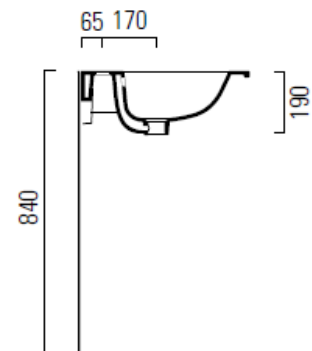

volante basin 600mm x 500mm

The Volante collection balances straight lines with soft shapes. The slim low profile basin is suitable for wall hung and countertop installation and can be paired with a sleek towel rail, or a range of 1 & 2 drawer wall hung units in a variety of wood and gloss finishes.

Dimensions 600mm(w) x 500mm(p) x 20mm(h)
Material ceramic
Finish white
Tap holes nth, 1th, 3th
Overflow yes
Available with an optional chrome towel rail

volante

basin 600mm x 500mm

The Volante collection balances straight lines with soft shapes. The slim low profile basin is suitable for wall hung and countertop installation and can be paired with a sleek towel rail, or a range of 1 & 2 drawer wall hung units in a variety of wood and gloss finishes.