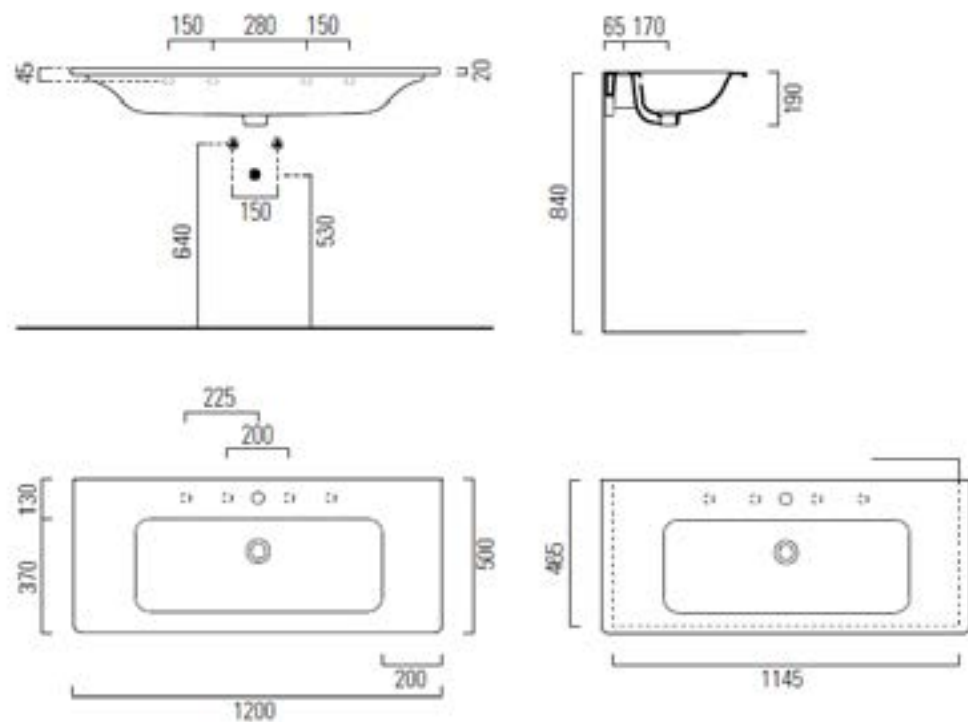

volante basin 1200mm x 500mm

The Volante collection balances straight lines with soft shapes. The slim low profile basin is suitable for wall hung and countertop installation and can be paired with a sleek towel rail, or a range of 1 & 2 drawer wall hung units in a variety of wood and gloss finishes.

Dimensions 1200mm(w) x 500mm(p) x 20mm(h)
Material ceramic
Finish white
Tap holes nth, 1th, 3th
Overflow yes
Available with an optional chrome towel rail

volante

basin 1200mm x 500mm

The Volante collection balances straight lines with soft shapes. The slim low profile basin is suitable for wall hung and countertop installation and can be paired with a sleek towel rail, or a range of 1 & 2 drawer wall hung units in a variety of wood and gloss finishes.