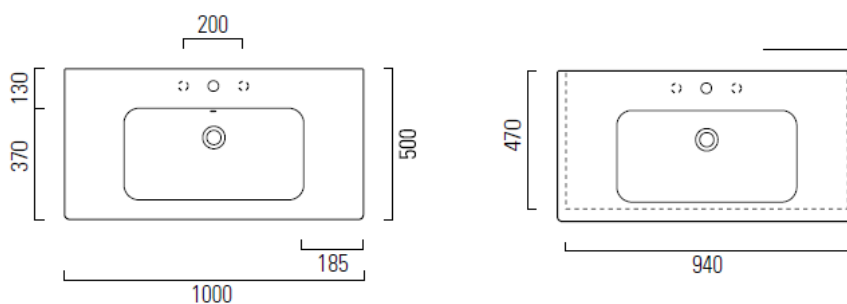

# volante basin 1000mm x 500mm

The Volante collection balances straight lines with soft shapes. The slim low profile basin is suitable for wall hung and countertop installation and can be paired with a sleek towel rail, or a range of 1 & 2 drawer wall hung units in a variety of wood and gloss finishes.

Dimensions 1000mm(w) x 500mm(p) x 20mm(h)  
Material ceramic  
Finish white  
Tap holes nth, 1th, 3th  
Overflow yes  
Available with an optional chrome towel rail

# volante

basin 1000mm x 500mm

---

The Volante collection balances straight lines with soft shapes. The slim low profile basin is suitable for wall hung and countertop installation and can be paired with a sleek towel rail, or a range of 1 & 2 drawer wall hung units in a variety of wood and gloss finishes.