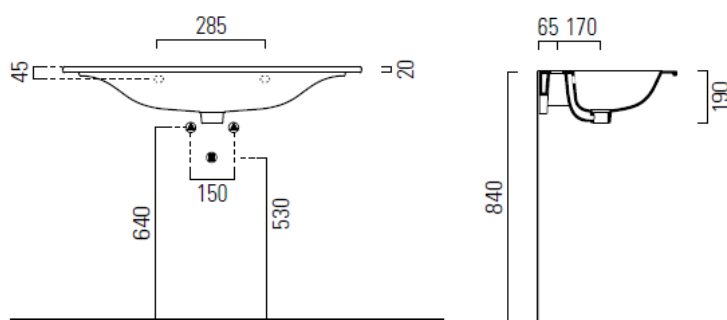

# volante basin 1000mm x 500mm

The Volante collection balances straight lines with soft shapes. The slim low profile basin is suitable for wall hung and countertop installation and can be paired with a sleek towel rail, or a range of 1 & 2 drawer wall hung units in a variety of wood and gloss finishes.

Dimensions 1000mm(w) x 500mm(p) x 20mm(h)  
Material ceramic  
Finish white  
Tap holes nth, 1th, 3th  
Overflow yes  
Available with an optional chrome towel rail

# volante

basin 1000mm x 500mm

---

The Volante collection balances straight lines with soft shapes. The slim low profile basin is suitable for wall hung and countertop installation and can be paired with a sleek towel rail, or a range of 1 & 2 drawer wall hung units in a variety of wood and gloss finishes.