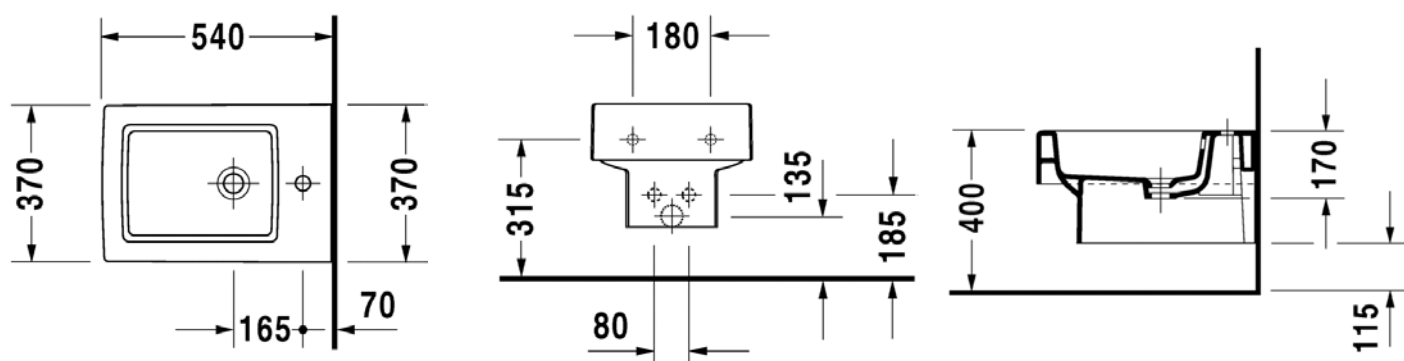

vero wall hung bidet

A modern classic, Vero epitomises the perfect combination of form, function and quality. With its clean rectangular lines and huge versatility, Vero lends itself to both modern and traditional bathroom schemes.

Dimensions 370mm(W) x 540mm(p) x 400mm(h)
Material ceramic
Finishes white, black

Aston Matthews For contact information and branch addresses please visit www.astonmatthews.co.uk

specifications / dimensions subject to manufacturing tolerances