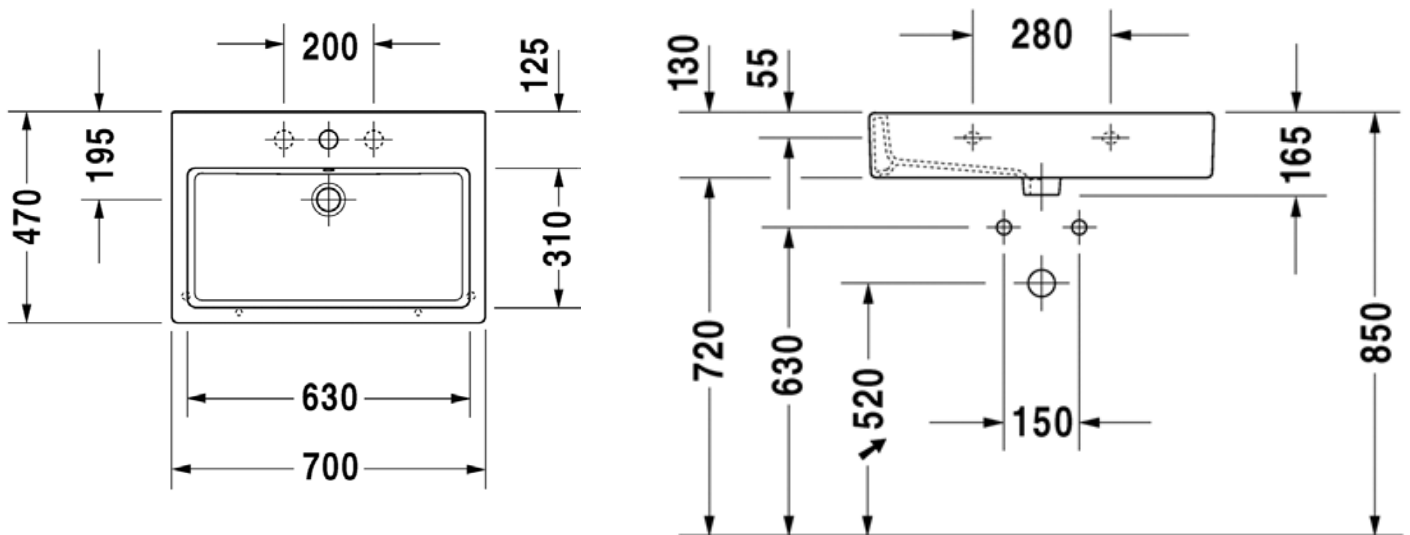

# vero basin 700mm x 470mm

A modern classic, Vero epitomises the perfect combination of form, function and quality. With its clean rectangular lines and huge versatility, Vero lends itself to both modern and traditional bathroom schemes.

Dimensions	700mm(w) x 470mm(p)
Material	ceramic
Finishes	white, black
Tap holes	nth, 1th, 3th
Overflow	yes

**Aston Matthews** For contact information and branch addresses please visit [www.astonmatthews.co.uk](http://www.astonmatthews.co.uk)

specifications / dimensions subject to manufacturing tolerances