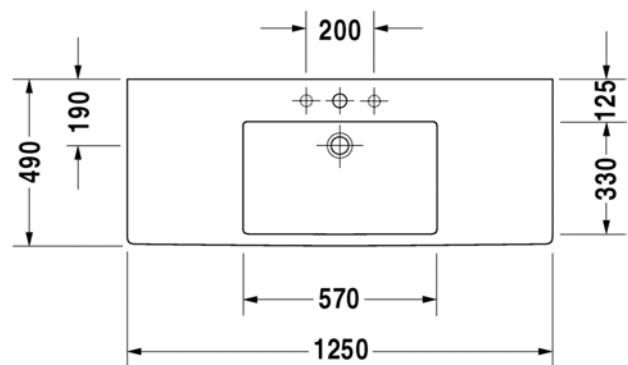

vero 1250mm basin with chrome stand

A modern classic, Vero epitomises the perfect combination of form, function and quality. With its clean rectangular lines and huge versatility, Vero lends itself to both modern and traditional bathroom schemes.

Dimensions	1250mm(w) x 490mm(p) x 850-900mm(h)
Material	ceramic
Finishes	white, black; chrome
Tap holes	nth, 1th, 3th
Overflow	yes

003073

Aston Matthews For contact information and branch addresses please visit www.astonmatthews.co.uk

specifications / dimensions subject to manufacturing tolerances