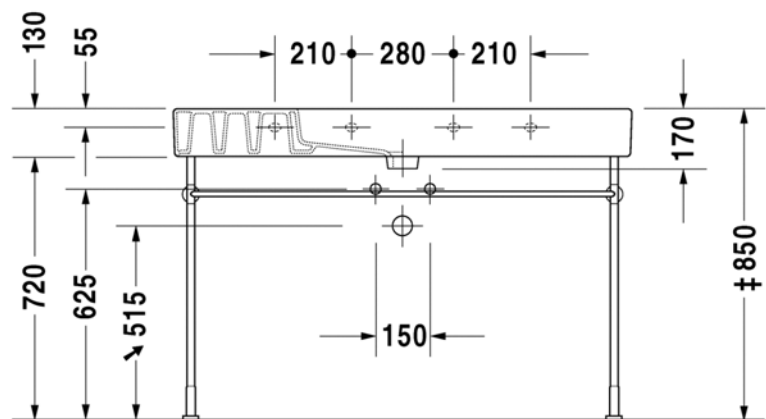

vero 1250mm basin with chrome stand

A modern classic, Vero epitomises the perfect combination of form, function and quality. With its clean rectangular lines and huge versatility, Vero lends itself to both modern and traditional bathroom schemes.

Dimensions	1250mm(w) x 490mm(p) x 850-900mm(h)
Material	ceramic
Finishes	white, black; chrome
Tap holes	nth, 1th, 3th
Overflow	yes

003073

Aston Matthews For contact information and branch addresses please visit www.astonmatthews.co.uk

specifications / dimensions subject to manufacturing tolerances