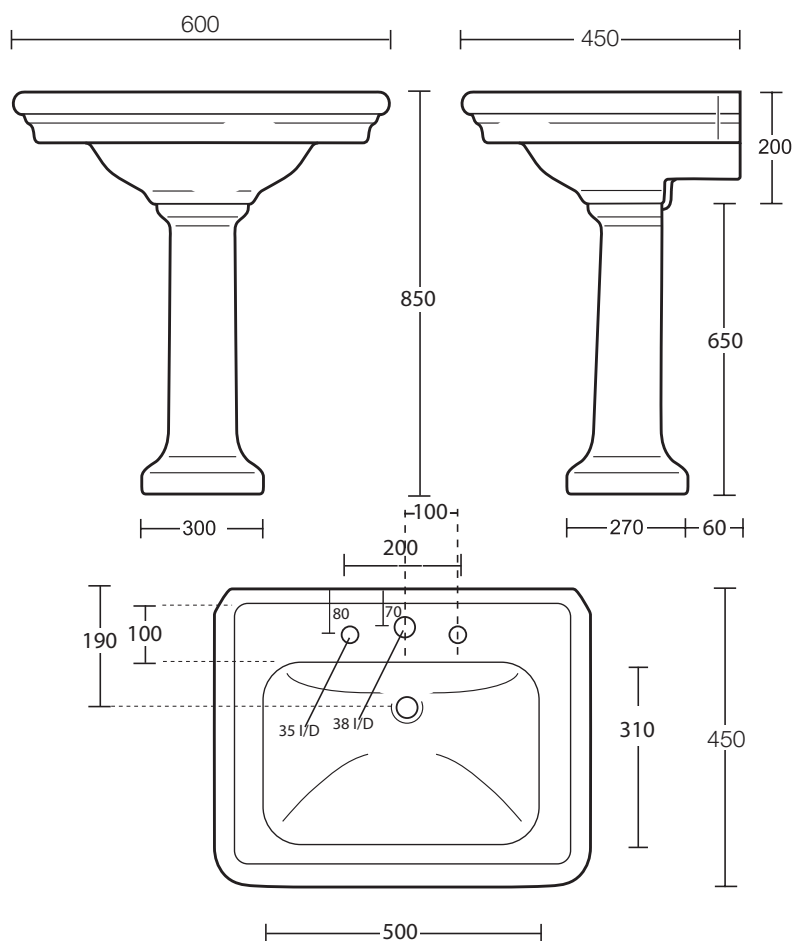

venice

600mm basin and pedestal

A comprehensive, timeless collection of high quality ceramic pieces, accessories and furniture manufactured in England. Highly versatile and equally suited to a loft apartment or Victorian Rectory this classically styled range brings great looks to any bathroom or cloakroom.

Dimensions	700mm(w) x 450mm(p) x 850mm(h)
Material	ceramic
Finish	white
Tap holes	3th

Internal bowl depth 125mm