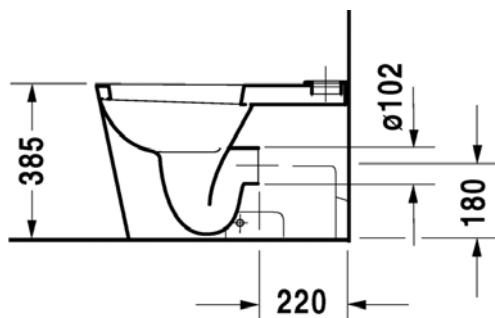

starck ed1 close coupled WC

The iconic bathroom ceramics range, designed by renowned designer Philippe Starck, redefined form and function in the modern bathroom. Inspired by the basic forms of the bucket, tub and washbowl, ED1 combines flawless design with meticulous craftsmanship to create an enduring design statement.

Dimensions 415mm(w) x 640mm(p) x 1045mm(h)
Material ceramic
Finish white

Aston Matthews For contact information and branch addresses please visit www.astonmatthews.co.uk

specifications / dimensions subject to manufacturing tolerances