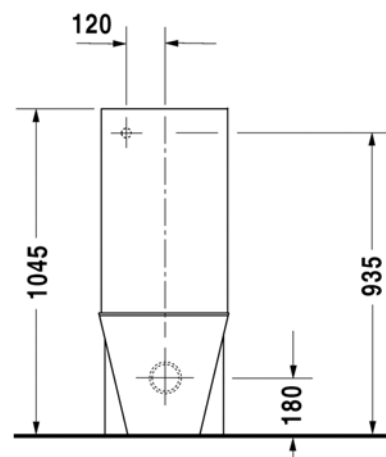

starck ed1 close coupled WC

The iconic bathroom ceramics range, designed by renowned designer Philippe Starck, redefined form and function in the modern bathroom. Inspired by the basic forms of the bucket, tub and washbowl, ED1 combines flawless design with meticulous craftsmanship to create an enduring design statement.

Dimensions 415mm(w) x 640mm(p) x 1045mm(h)
Material ceramic
Finish white

Aston Matthews For contact information and branch addresses please visit www.astonmatthews.co.uk

specifications / dimensions subject to manufacturing tolerances