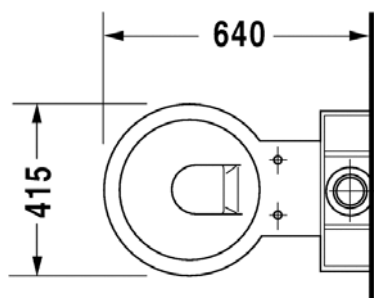

starck ed1 close coupled WC

The iconic bathroom ceramics range, designed by renowned designer Philippe Starck, redefined form and function in the modern bathroom. Inspired by the basic forms of the bucket, tub and washbowl, ED1 combines flawless design with meticulous craftsmanship to create an enduring design statement.

Dimensions 415mm(w) x 640mm(p) x 1045mm(h)
Material ceramic
Finish white

Aston Matthews For contact information and branch addresses please visit www.astonmatthews.co.uk

specifications / dimensions subject to manufacturing tolerances