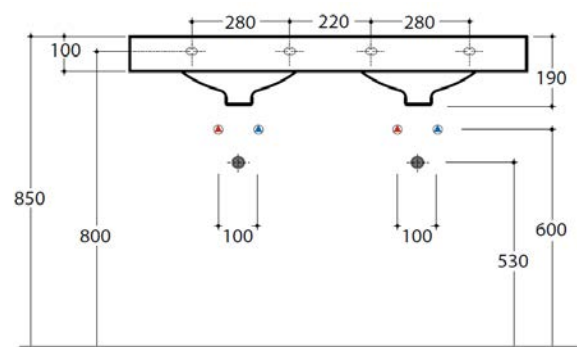

plus double basin 1100mm x 500mm

With its striking contrasts and ultra thin porcelain, Plus offers the best of Italian design flair and workmanship. Sleek crisp edges accentuate the sinuous bowl and elegantly curved edge. Elegant and practical, each washbasin can be teamed with either a sleek front or side chrome towel rail.

Dimensions	1100mm(w) x 500mm(p)
Material	ceramic
Finish	white
Tap holes	nth, 1th
Overflow	yes

Aston Matthews For contact information and branch addresses please visit www.astonmatthews.co.uk

specifications / dimensions subject to manufacturing tolerances