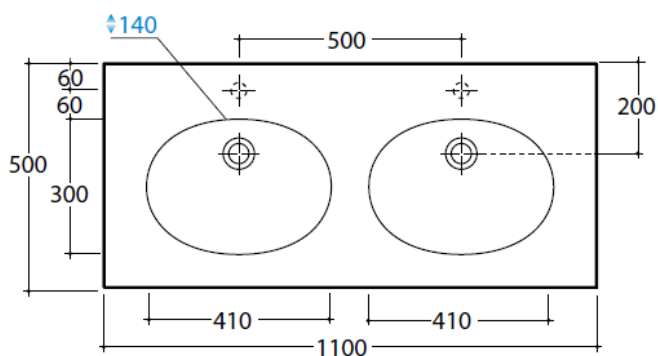

plus double basin 1100mm x 500mm

With its striking contrasts and ultra thin porcelain, Plus offers the best of Italian design flair and workmanship. Sleek crisp edges accentuate the sinuous bowl and elegantly curved edge. Elegant and practical, each washbasin can be teamed with either a sleek front or side chrome towel rail.

Dimensions	1100mm(w) x 500mm(p)
Material	ceramic
Finish	white
Tap holes	nth, 1th
Overflow	yes

Aston Matthews For contact information and branch addresses please visit www.astonmatthews.co.uk

specifications / dimensions subject to manufacturing tolerances