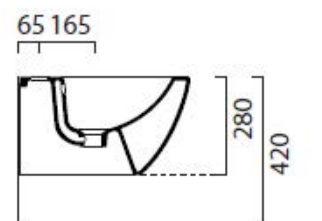

Dimensions 360mm(w) x 500mm(p) x 420mm(h)
Material ceramic
Finish white

geo wall hung bidet

Sleek, sharp lines are at the heart of our Geo range, ideal for creating contemporary and minimal bathroom schemes. Meticulously designed and manufactured in Italy, Geo's bold look and superior quality are evident throughout.