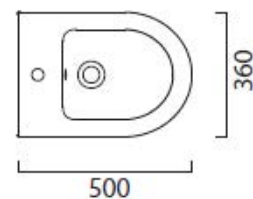

Dimensions 360mm(w) x 500mm(p) x 420mm(h)
Material ceramic
Finish white

geo wall hung bidet

Sleek, sharp lines are at the heart of our Geo range, ideal for creating contemporary and minimal bathroom schemes. Meticulously designed and manufactured in Italy, Geo's bold look and superior quality are evident throughout.