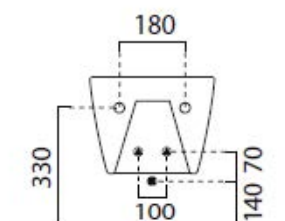

Dimensions 360mm(w) x 500mm(p) x 420mm(h)
Material ceramic
Finish white

geo wall hung bidet

Sleek, sharp lines are at the heart of our Geo range, ideal for creating contemporary and minimal bathroom schemes. Meticulously designed and manufactured in Italy, Geo's bold look and superior quality are evident throughout.