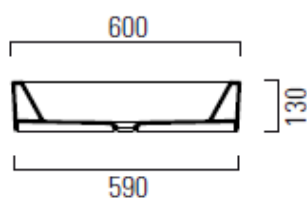

geo table top basin 600mm x 370mm x 130mm

Sleek, sharp lines are at the heart of our Geo range, ideal for creating contemporary and minimal bathroom schemes. Meticulously designed and manufactured in Italy, Geo's bold look and superior quality are evident throughout. The range also includes a wide selection of wall hung handbasins, washbasins, WCs and bidets.

Dimensions	600mm(w) x 370mm(p) x 130mm(h)
Material	ceramic
Finish	white
Overflow	no

geo table top basin 600mm x 370mm x 130mm

Sleek, sharp lines are at the heart of our Geo range, ideal for creating contemporary and minimal bathroom schemes. Meticulously designed and manufactured in Italy, Geo's bold look and superior quality are evident throughout. The range also includes a wide selection of wall hung handbasins, washbasins, WCs and bidets.