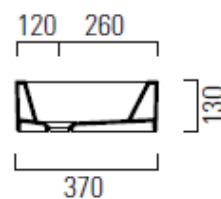

geo table top basin 600mm x 370mm x 130mm

Sleek, sharp lines are at the heart of our Geo range, ideal for creating contemporary and minimal bathroom schemes. Meticulously designed and manufactured in Italy, Geo's bold look and superior quality are evident throughout. The range also includes a wide selection of wall hung handbasins, washbasins, WCs and bidets.

Dimensions	600mm(w) x 370mm(p) x 130mm(h)
Material	ceramic
Finish	white
Overflow	no

geo table top basin 600mm x 370mm x 130mm

Sleek, sharp lines are at the heart of our Geo range, ideal for creating contemporary and minimal bathroom schemes. Meticulously designed and manufactured in Italy, Geo's bold look and superior quality are evident throughout. The range also includes a wide selection of wall hung handbasins, washbasins, WCs and bidets.