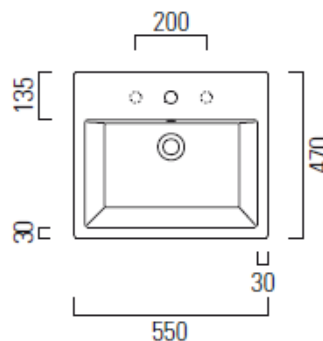

geo semi inset basin 550mm x 470mm

Sleek, sharp lines are at the heart of our Geo range, ideal for creating contemporary and minimal bathroom schemes. Meticulously designed and manufactured in Italy, Geo's bold look and superior quality are evident throughout. The range also includes a wide selection of wall hung basins, WCs and bidets.

Dimensions	550mm(w) x 470mm(p)
Material	ceramic
Finish	white
Tap holes	nth, 1th, 3th
Overflow	yes

geo semi inset basin 550mm x 470mm

Sleek, sharp lines are at the heart of our Geo range, ideal for creating contemporary and minimal bathroom schemes. Meticulously designed and manufactured in Italy, Geo's bold look and superior quality are evident throughout. The range also includes a wide selection of wall hung basins, WCs and bidets.