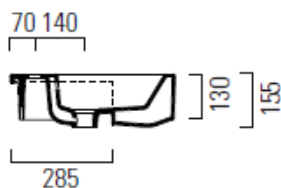

geo semi inset basin 550mm x 470mm

Sleek, sharp lines are at the heart of our Geo range, ideal for creating contemporary and minimal bathroom schemes. Meticulously designed and manufactured in Italy, Geo's bold look and superior quality are evident throughout. The range also includes a wide selection of wall hung basins, WCs and bidets.

Dimensions	550mm(w) x 470mm(p)
Material	ceramic
Finish	white
Tap holes	nth, 1th, 3th
Overflow	yes

geo semi inset basin 550mm x 470mm

Sleek, sharp lines are at the heart of our Geo range, ideal for creating contemporary and minimal bathroom schemes. Meticulously designed and manufactured in Italy, Geo's bold look and superior quality are evident throughout. The range also includes a wide selection of wall hung basins, WCs and bidets.