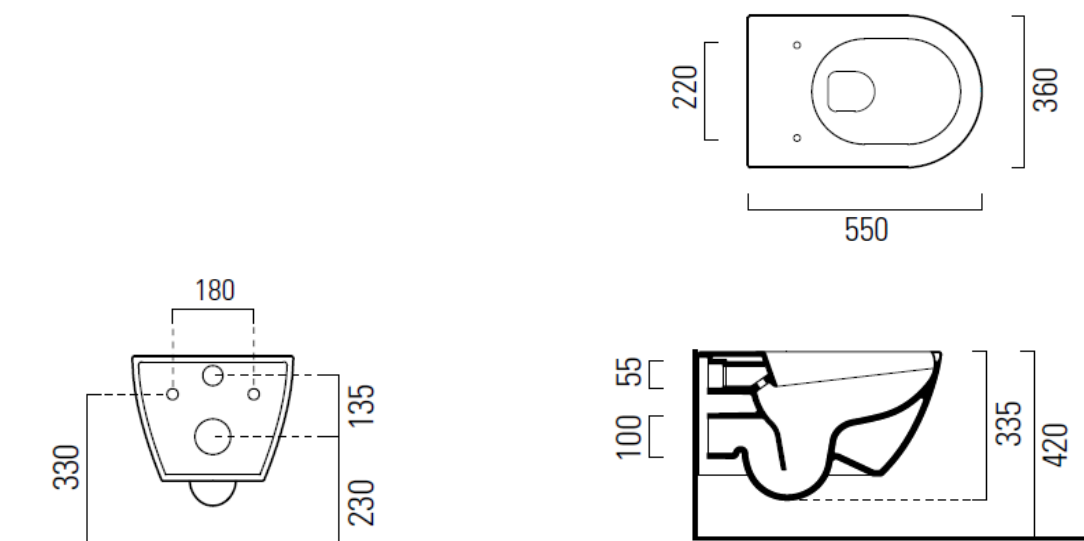

geo rimless wall hung pan

Sleek, sharp lines are at the heart of our Geo range, ideal for creating contemporary and minimal bathroom schemes. The rimless feature and special glaze coating makes the pan more hygienic, easier to clean, and improves flushing performance.

Dimensions	360mm(w) x 550mm(p) x 420mm(h)
Material	ceramic
Finish	white
Additional	Available with slim or standard soft close seat

geo rimless wall hung pan

Sleek, sharp lines are at the heart of our Geo range, ideal for creating contemporary and minimal bathroom schemes. The rimless feature and special glaze coating makes the pan more hygienic, easier to clean, and improves flushing performance.