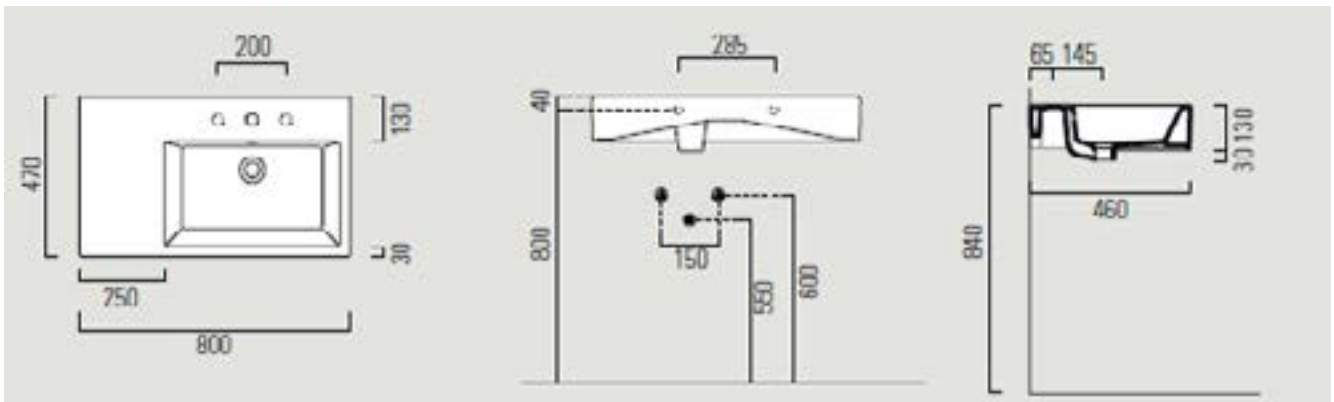

geo offset basin 800mm x 470mm left hand

Sleek, sharp lines are at the heart of our Geo range, ideal for creating contemporary and minimal bathroom schemes. Meticulously designed and manufactured in Italy, Geo's bold look and superior quality are evident throughout. Most sizes of basin can be teamed with a sleek towel rail, or a range of 1 & 2 drawer wall hung units in a range of wood and gloss finishes.

Dimensions 800mm(w) x 470mm(p)
Material ceramic
Finish white
Tap holes nth, 1th, 3th
Overflow yes
Available with an optional chrome towel rail

geo

offset basin 800mm x 470mm left hand

Sleek, sharp lines are at the heart of our Geo range, ideal for creating contemporary and minimal bathroom schemes. Meticulously designed and manufactured in Italy, Geo's bold look and superior quality are evident throughout. Most sizes of basin can be teamed with a sleek towel rail, or a range of 1 & 2 drawer wall hung units in a range of wood and gloss finishes.