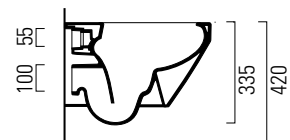

geo flat

rimless wall hung WC pan with standard soft close seat

Sleek, sharp lines are at the heart of our Geo range, ideal for creating contemporary and minimal bathroom schemes. Meticulously designed and manufactured in Italy, Geo's bold look and superior quality are evident throughout.

Dimensions 360mm(w) x 500mm(p) x 420mm(h)
Material ceramic
Finish white

geo flat

rimless wall hung WC pan with slimline soft close seat

Sleek, sharp lines are at the heart of our Geo range, ideal for creating contemporary and minimal bathroom schemes. Meticulously designed and manufactured in Italy, Geo's bold look and superior quality are evident throughout.