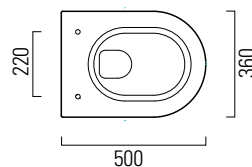

geo flat

rimless wall hung WC pan with standard soft close seat

Sleek, sharp lines are at the heart of our Geo range, ideal for creating contemporary and minimal bathroom schemes. Meticulously designed and manufactured in Italy, Geo's bold look and superior quality are evident throughout.

Dimensions 360mm(w) x 500mm(p) x 420mm(h)
Material ceramic
Finish white

geo flat

rimless wall hung WC pan with slimline soft close seat

Sleek, sharp lines are at the heart of our Geo range, ideal for creating contemporary and minimal bathroom schemes. Meticulously designed and manufactured in Italy, Geo's bold look and superior quality are evident throughout.