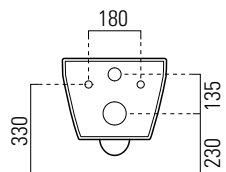

geo flat

rimless wall hung WC pan with standard soft close seat

Sleek, sharp lines are at the heart of our Geo range, ideal for creating contemporary and minimal bathroom schemes. Meticulously designed and manufactured in Italy, Geo's bold look and superior quality are evident throughout.

Dimensions 360mm(w) x 500mm(p) x 420mm(h)
Material ceramic
Finish white

geo flat

rimless wall hung WC pan with slimline soft close seat

Sleek, sharp lines are at the heart of our Geo range, ideal for creating contemporary and minimal bathroom schemes. Meticulously designed and manufactured in Italy, Geo's bold look and superior quality are evident throughout.