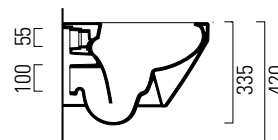

# geo flat

rimless wall hung WC pan with slimline soft close seat

---

Sleek, sharp lines are at the heart of our Geo range, ideal for creating contemporary and minimal bathroom schemes. Meticulously designed and manufactured in Italy, Geo's bold look and superior quality are evident throughout.

Dimensions 360mm(w) x 500mm(p) x 420mm(h)  
Material ceramic  
Finish white