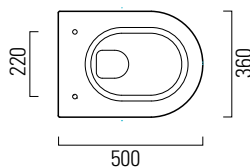

# geo flat

rimless wall hung WC pan with slimline soft close seat

---

Sleek, sharp lines are at the heart of our Geo range, ideal for creating contemporary and minimal bathroom schemes. Meticulously designed and manufactured in Italy, Geo's bold look and superior quality are evident throughout.

Dimensions 360mm(w) x 500mm(p) x 420mm(h)  
Material ceramic  
Finish white