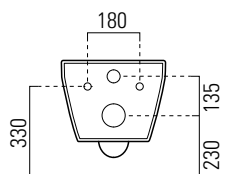

# geo flat

rimless wall hung WC pan with slimline soft close seat

---

Sleek, sharp lines are at the heart of our Geo range, ideal for creating contemporary and minimal bathroom schemes. Meticulously designed and manufactured in Italy, Geo's bold look and superior quality are evident throughout.

Dimensions 360mm(w) x 500mm(p) x 420mm(h)  
Material ceramic  
Finish white